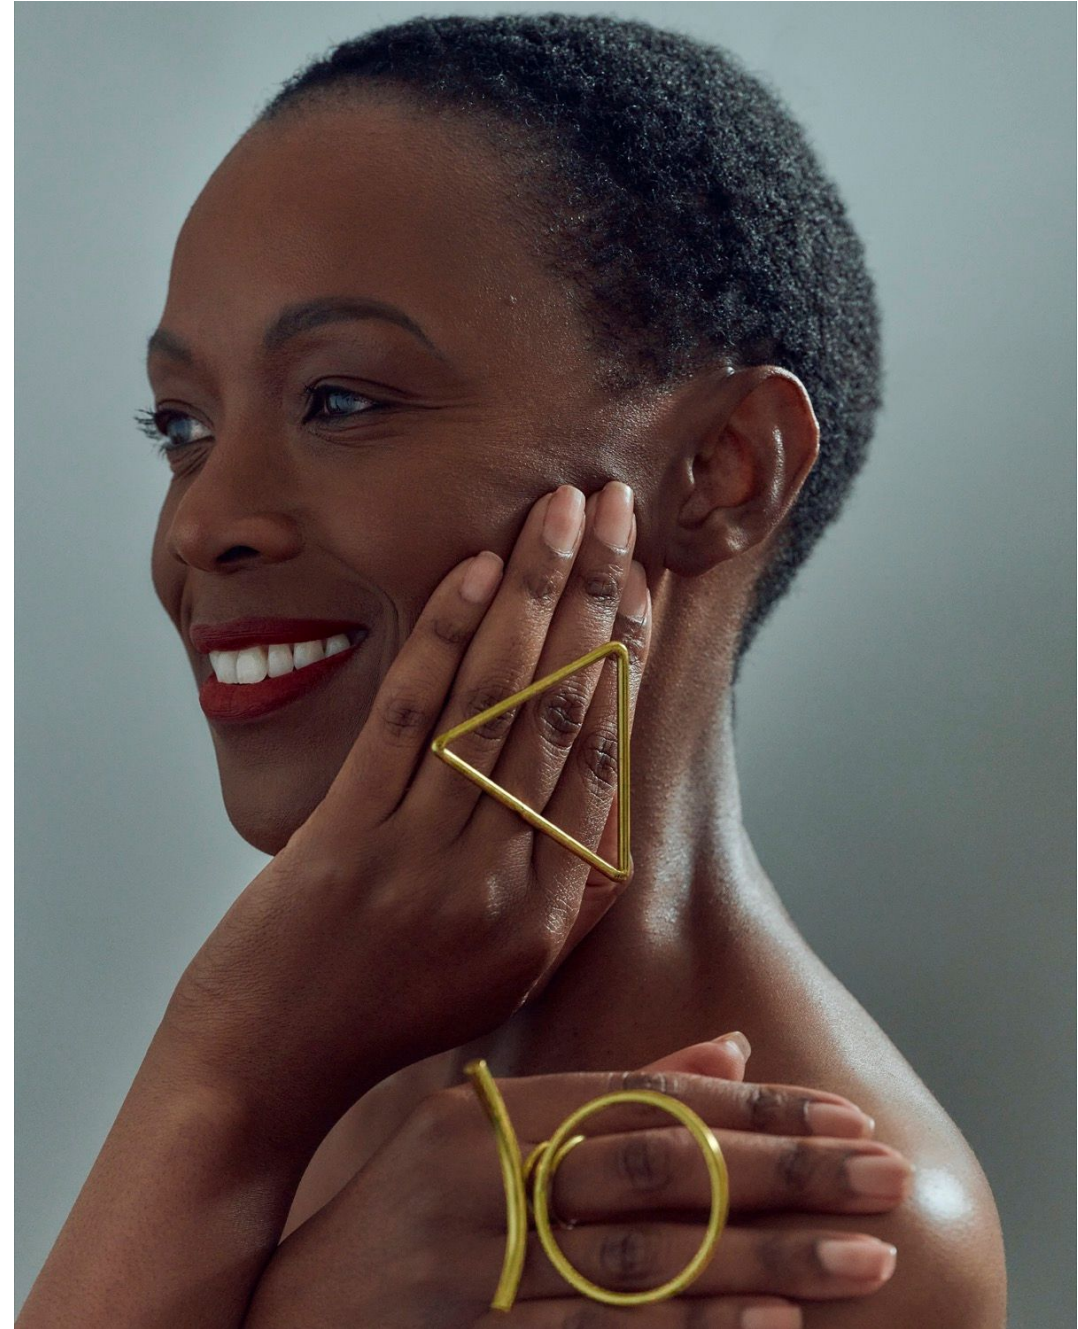

Naledi

Hauteur 179 | Taille 71 | Hanches 91 | Pointure 42 | Cheveux Noirs | Yeux Marrons