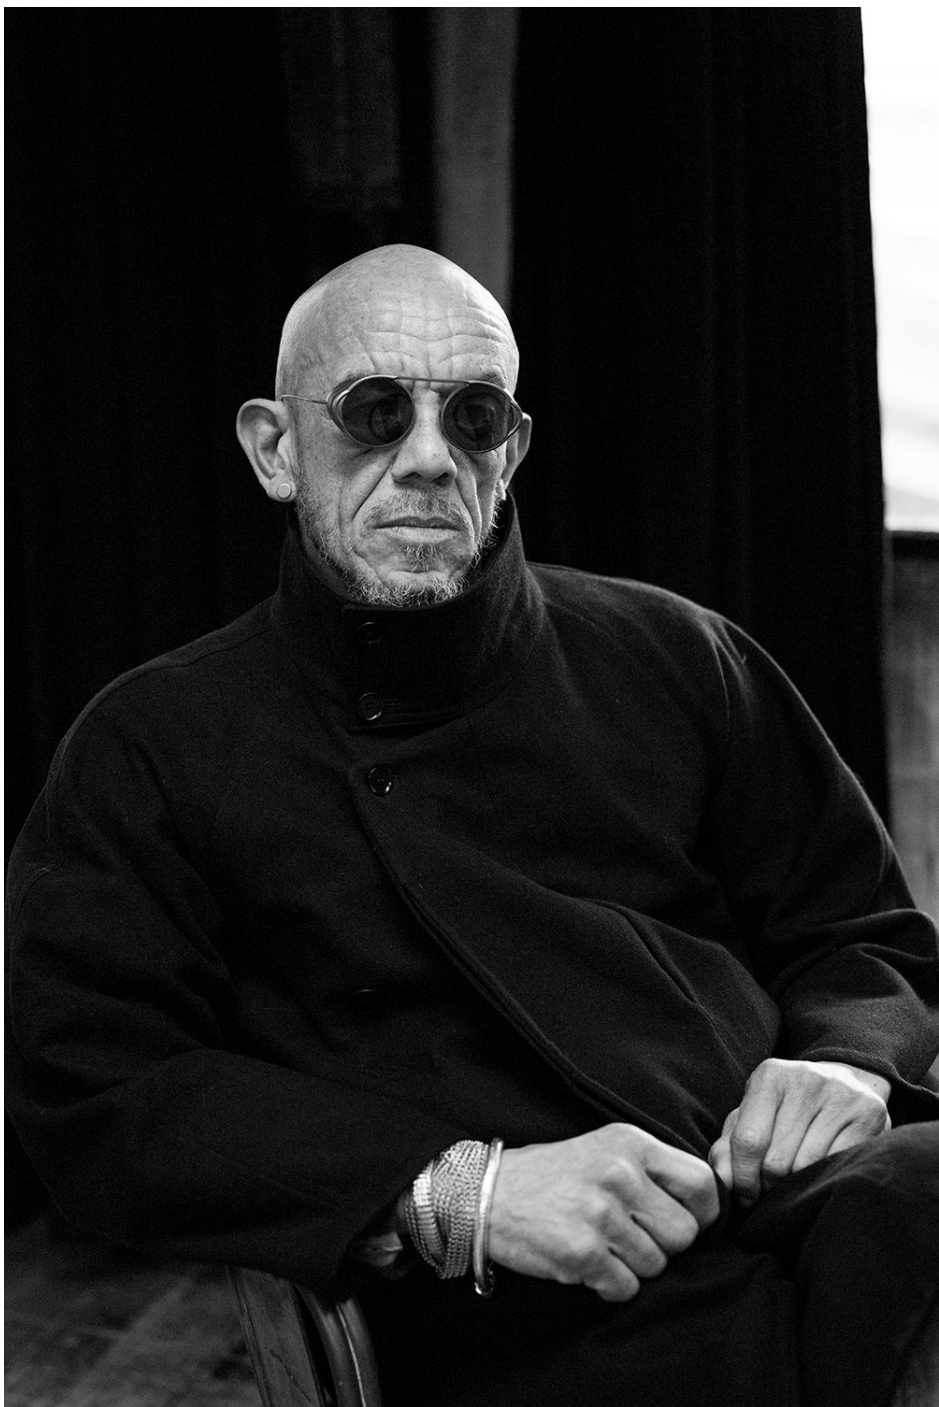

Emmanuel Brochet

182 cm
Tour de poitrine 105
Taille 90
Hanches 91
Veste 56
Pantalon 42
Pointure 45
Cheveux Chauve
Yeux Noisettes

Wanted

Wanted

Emmanuel Brochet

Wanted

Emmanuel Brochet

Wanted

Emmanuel Brochet

Wanted

Emmanuel Brochet

Wanted