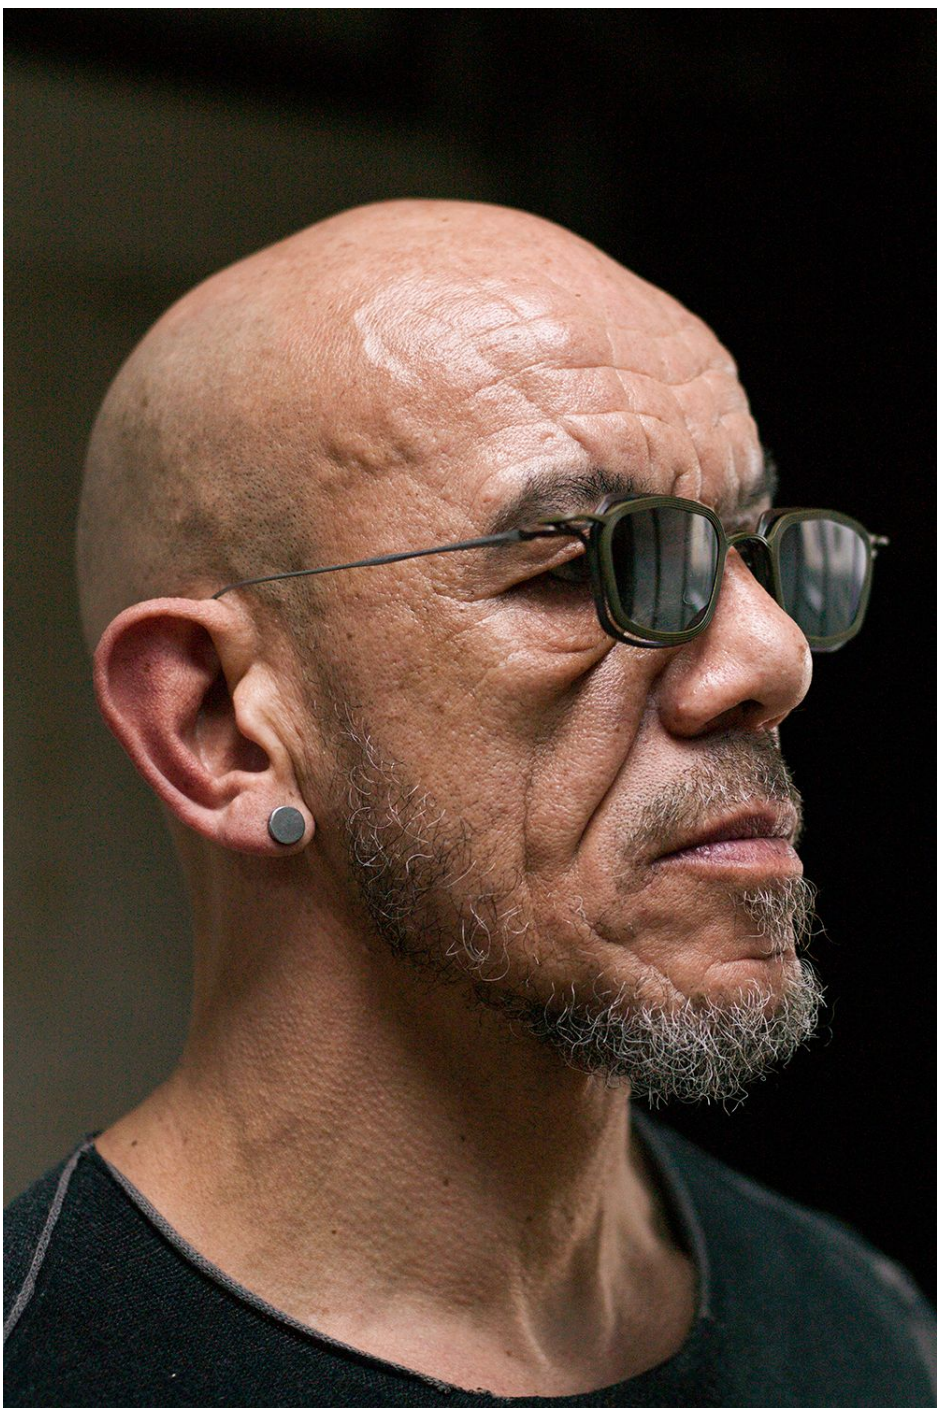

Emmanuel Brochet

182 cm
Tour de poitrine 105
Taille 90
Hanches 91
Veste 56
Pantalon 42
Pointure 45
Cheveux Chauve
Yeux Noisettes

Wanted

Wanted

Emmanuel Brochet

Wanted

Emmanuel Brochet

Wanted

Emmanuel Brochet

Wanted

Emmanuel Brochet

Wanted