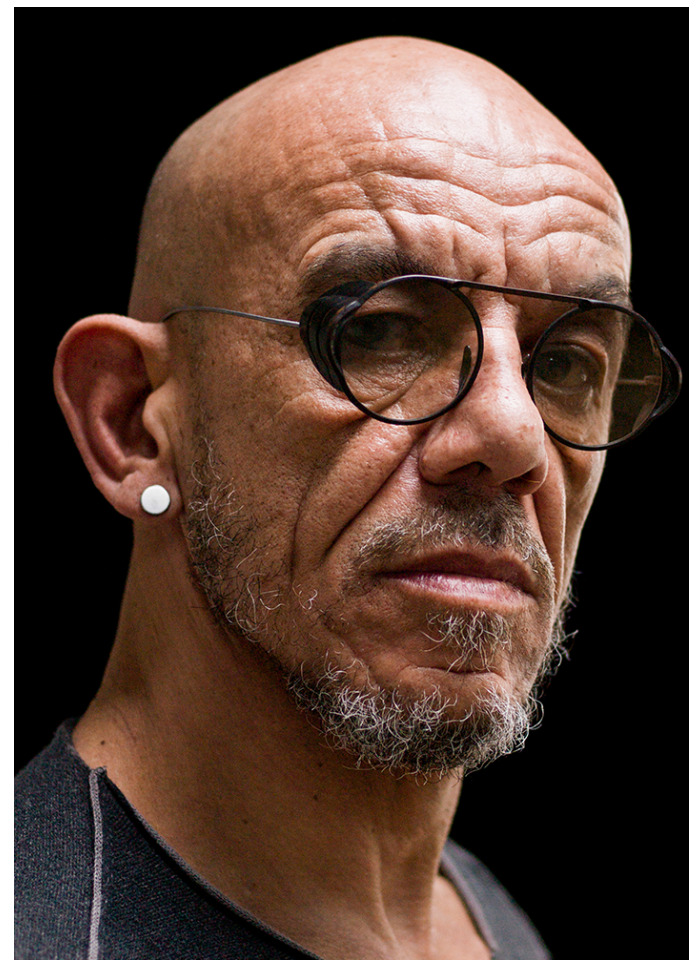

Emmanuel Brochet

182 cm
Tour de poitrine 105
Taille 90
Hanches 91
Veste 56
Pantalon 42
Pointure 45
Cheveux Chauve
Yeux Noisettes

Wanted

Wanted

Emmanuel Brochet

Wanted

Emmanuel Brochet

Wanted

Emmanuel Brochet

Wanted

Emmanuel Brochet

Wanted