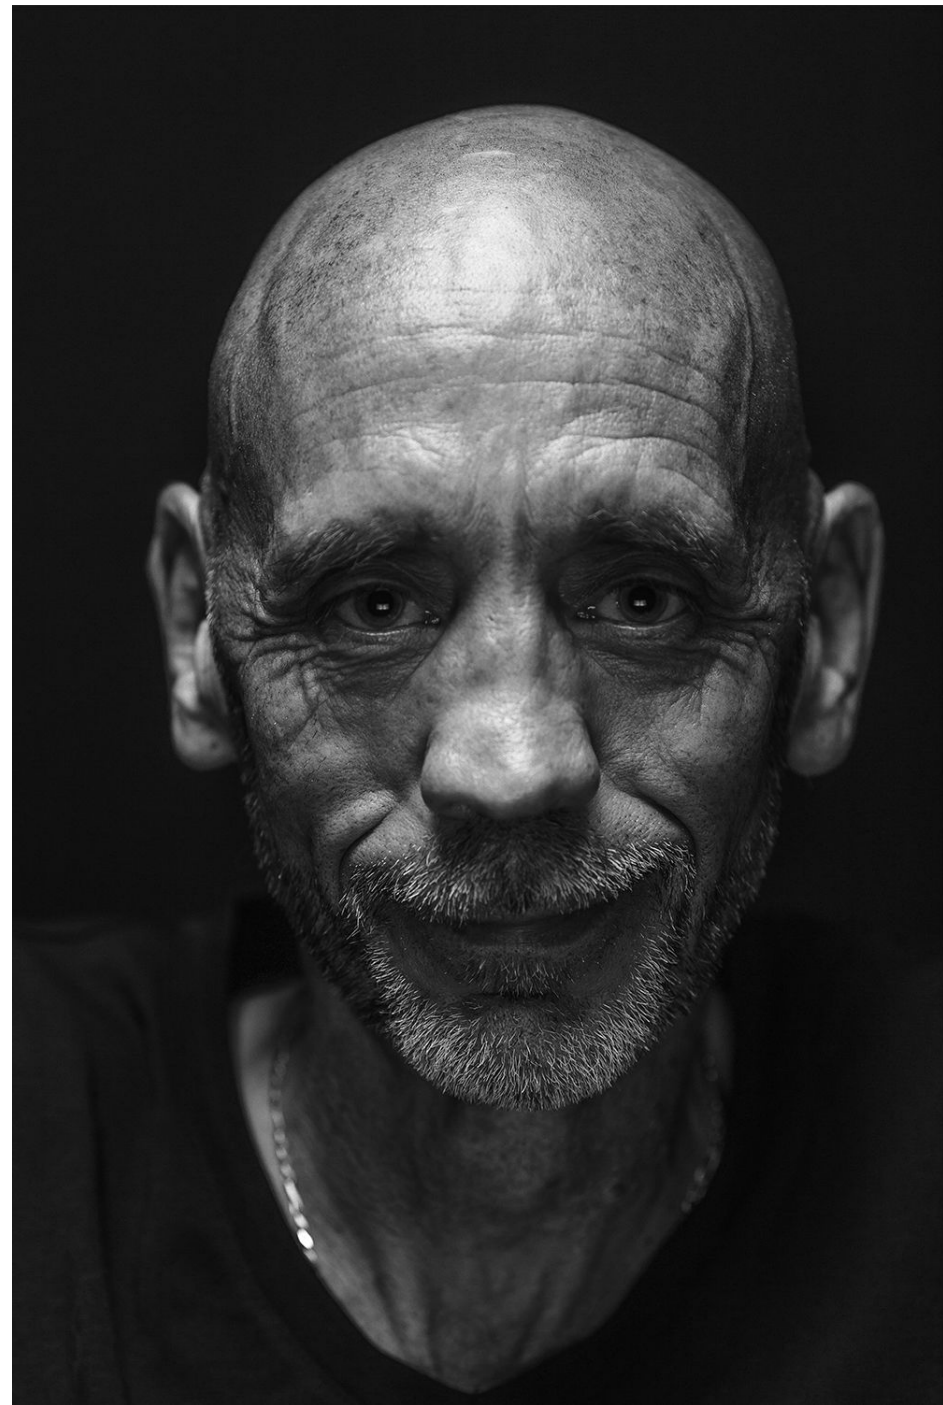

Emmanuel Gillet

175 cm

Tour de poitrine 94

Taille 87

Hanches 92

Veste 50

Pantalon 40

Pointure 42

Cheveux Rasé

Yeux Bleus

Wanted

Wanted

Emmanuel Gillet

Wanted

Emmanuel Gillet

Wanted