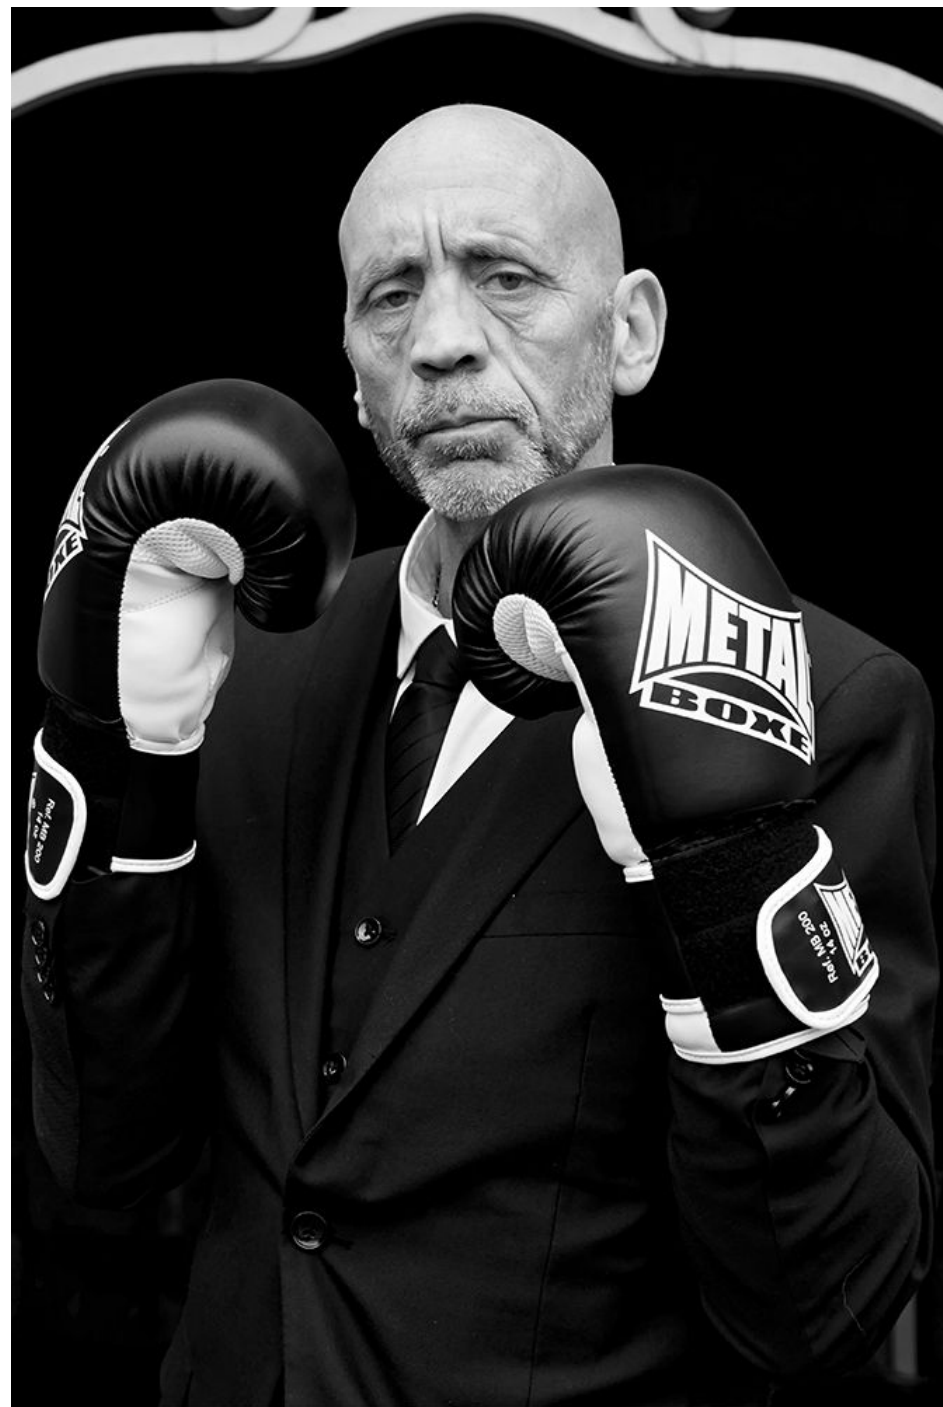

Emmanuel Gillet

175 cm

Tour de poitrine 94

Taille 87

Hanches 92

Veste 50

Pantalon 40

Pointure 42

Cheveux Rasé

Yeux Bleus

Wanted

Wanted

Emmanuel Gillet

Wanted

Emmanuel Gillet

Wanted