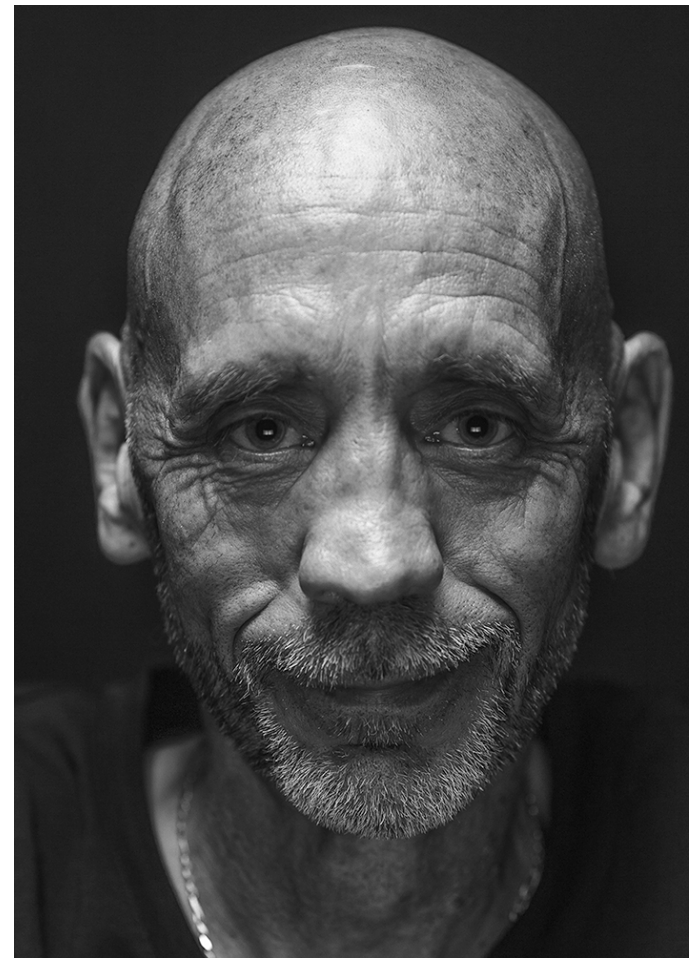

Emmanuel Gillet

175 cm

Tour de poitrine 94

Taille 87

Hanches 92

Veste 50

Pantalon 40

Pointure 42

Cheveux Rasé

Yeux Bleus

Wanted

Wanted

Emmanuel Gillet

Wanted

Emmanuel Gillet

Wanted