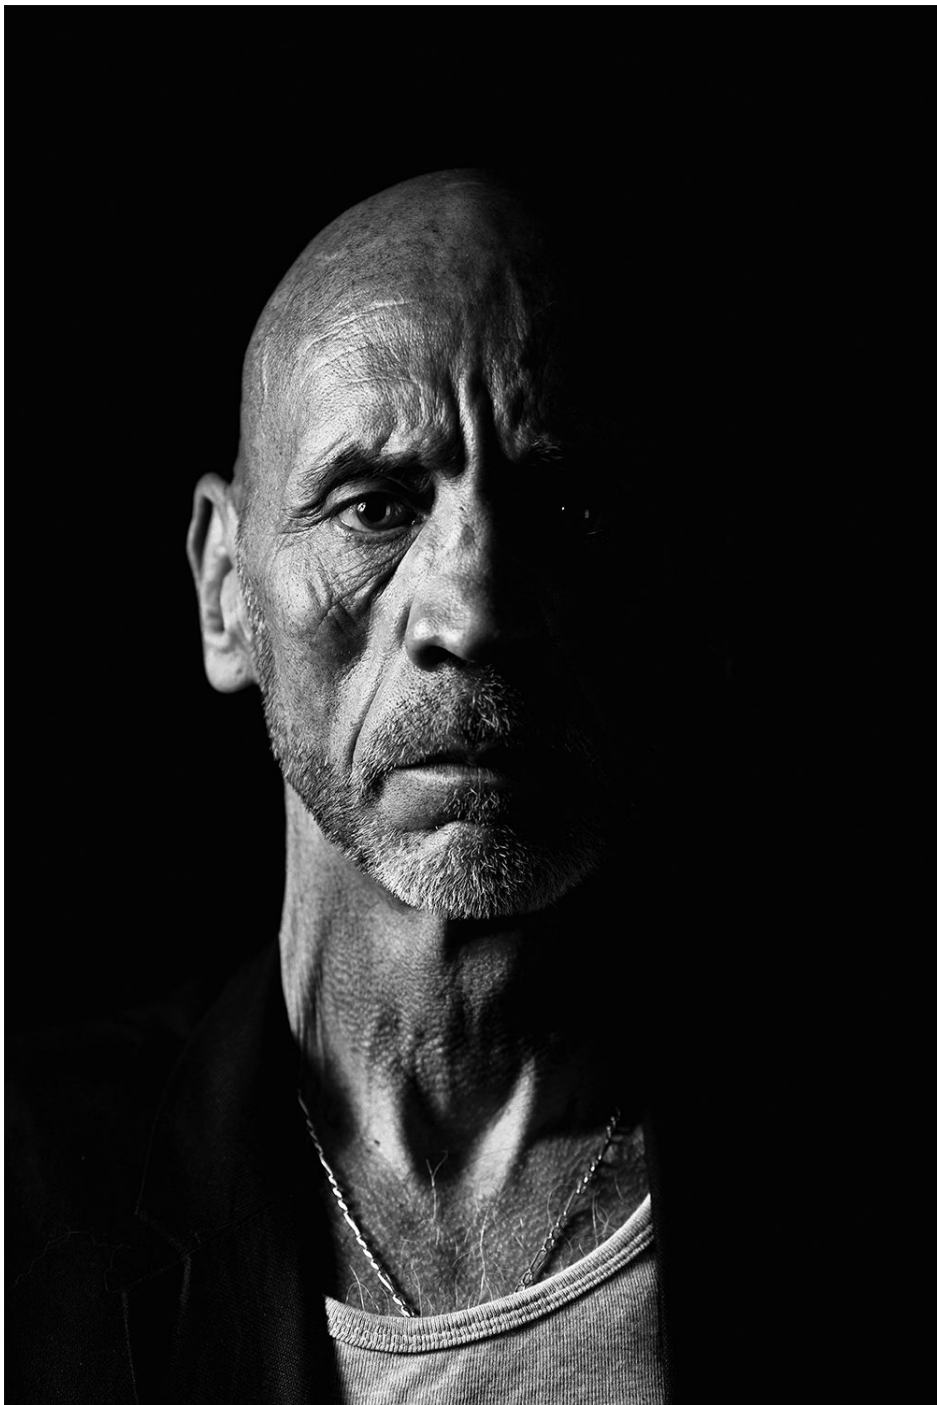

Emmanuel Gillet

175 cm

Tour de poitrine 94

Taille 87

Hanches 92

Veste 50

Pantalon 40

Pointure 42

Cheveux Rasé

Yeux Bleus

Wanted

Wanted

Emmanuel Gillet

Wanted

Emmanuel Gillet

Wanted