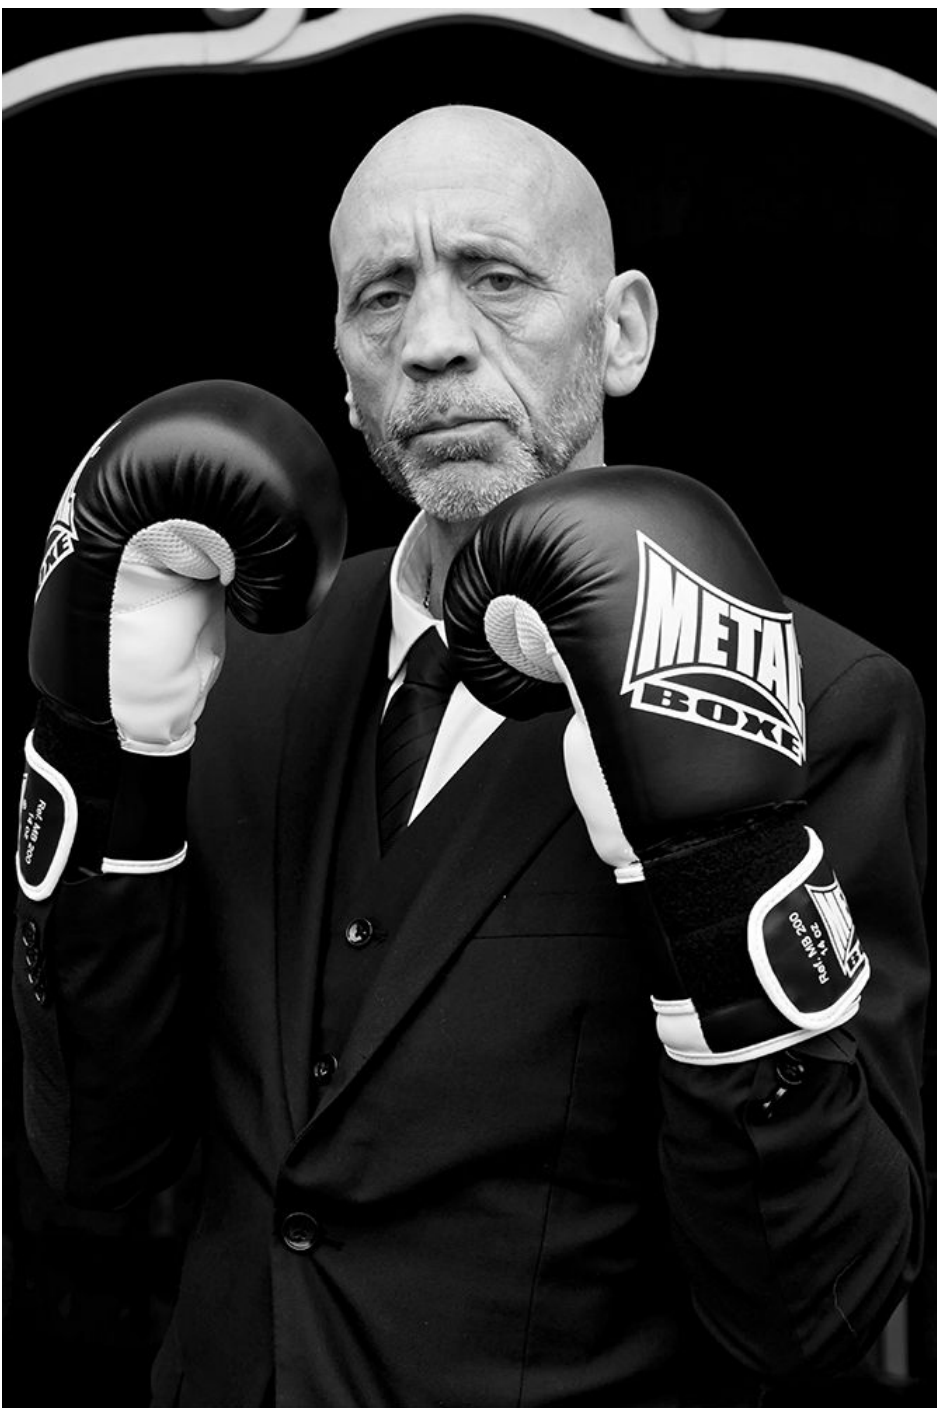

# Emmanuel Gillet

175 cm

Tour de poitrine 94

Taille 87

Hanches 92

Veste 50

Pantalon 40

Pointure 42

# Wanted

*Wanted*

Emmanuel Gillet

*Wanted*

Emmanuel Gillet

*Wanted*

Emmanuel Gillet

*Wanted*