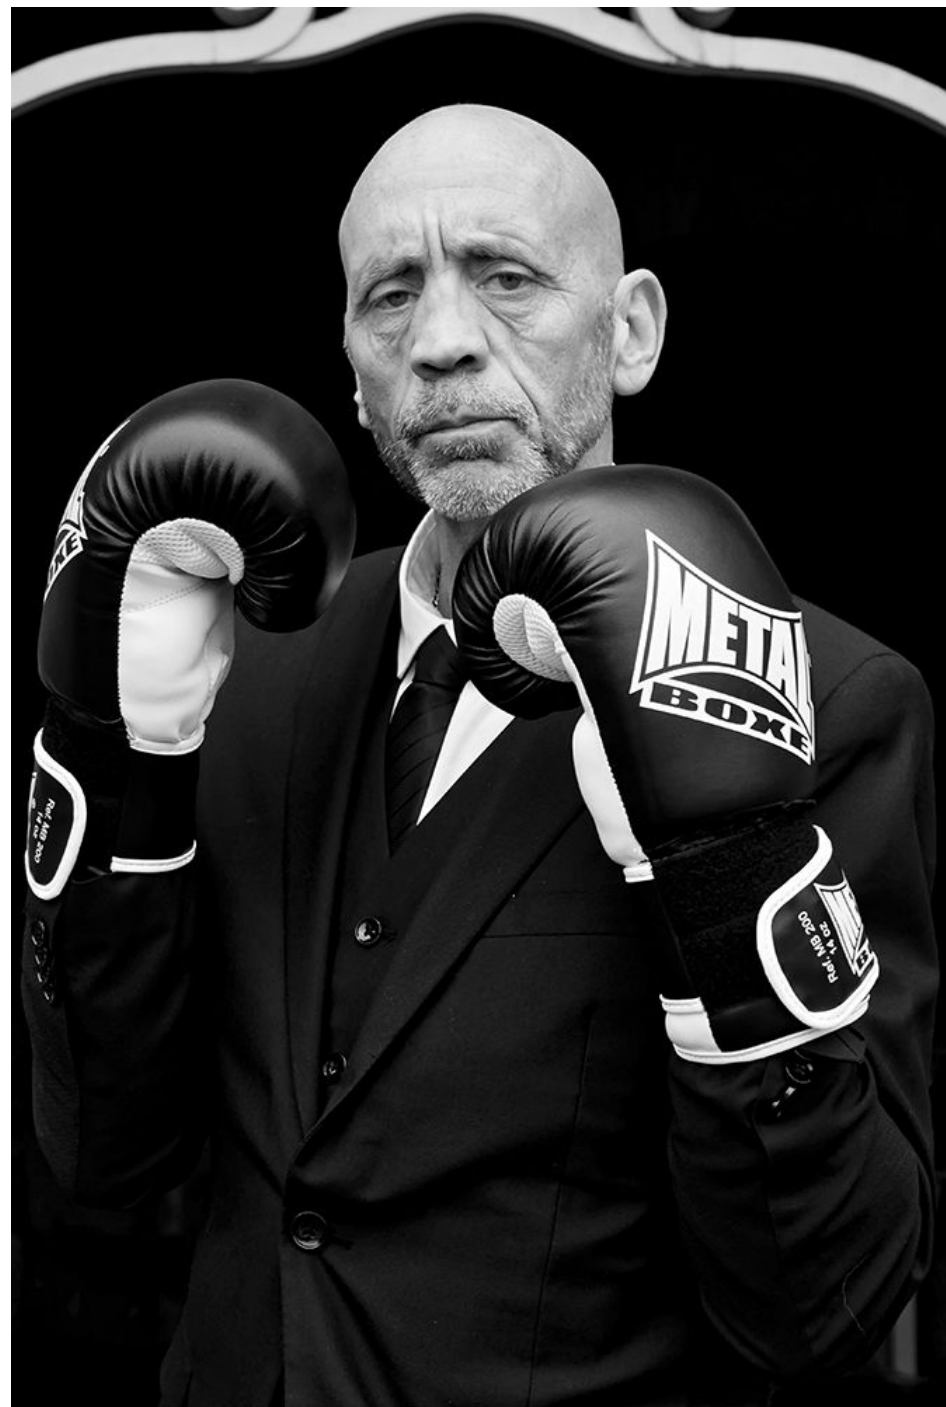

# Emmanuel Gillet

175 cm

Tour de poitrine 94

Taille 87

Hanches 92

Veste 50

Pantalon 40

Pointure 42

# Wanted

*Wanted*

Emmanuel Gillet

*Wanted*

Emmanuel Gillet

*Wanted*

Emmanuel Gillet

*Wanted*