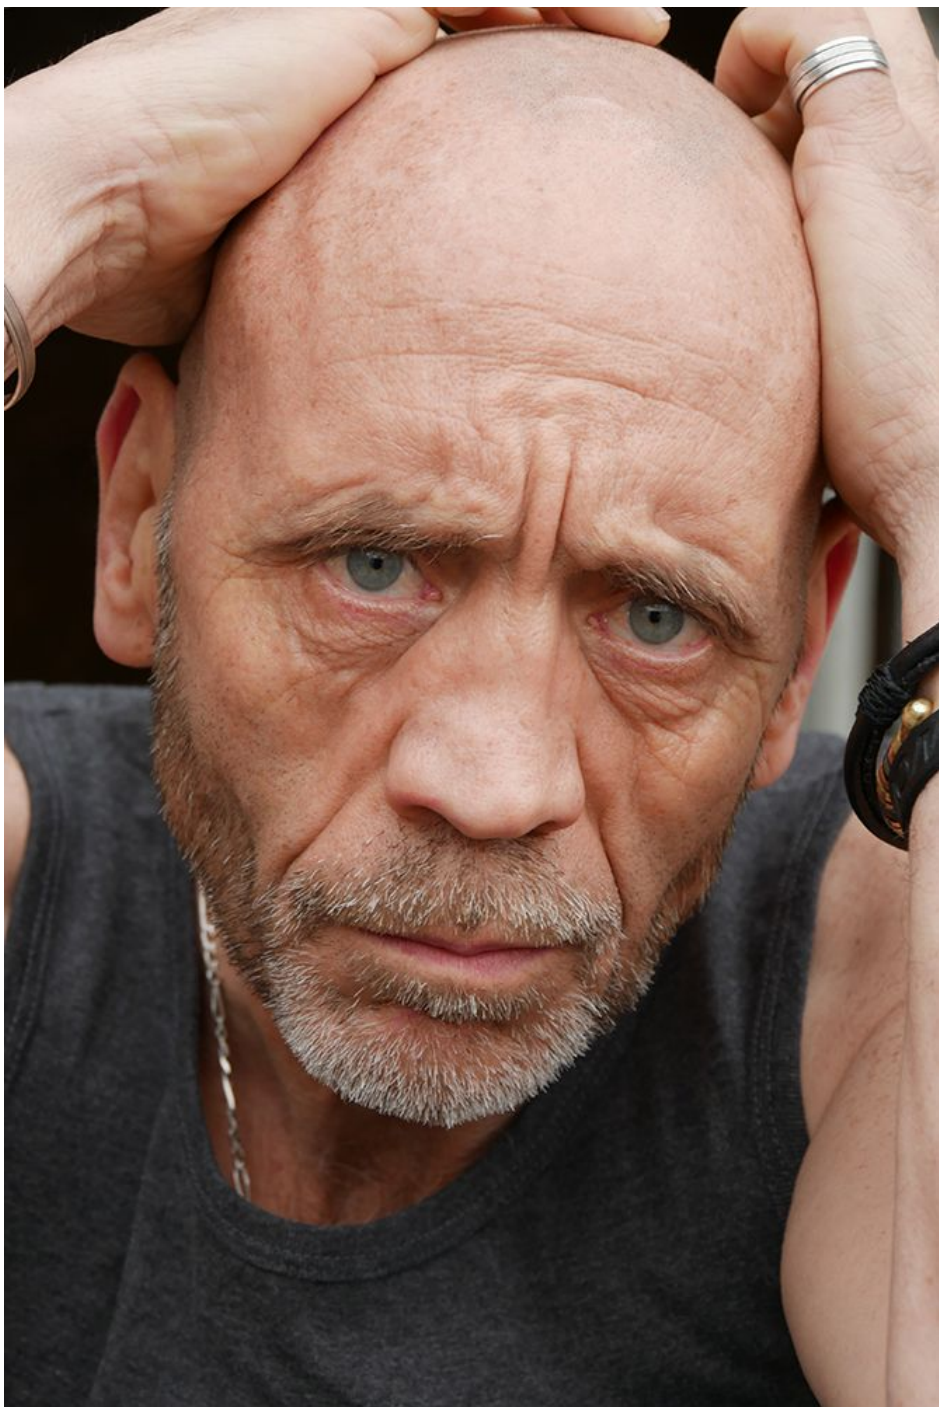

Emmanuel Gillet

175 cm

Tour de poitrine 94

Taille 87

Hanches 92

Veste 50

Pantalon 40

Pointure 42

Cheveux Rasé

Yeux Bleus

Wanted

Wanted

Emmanuel Gillet

Wanted

Emmanuel Gillet

Wanted