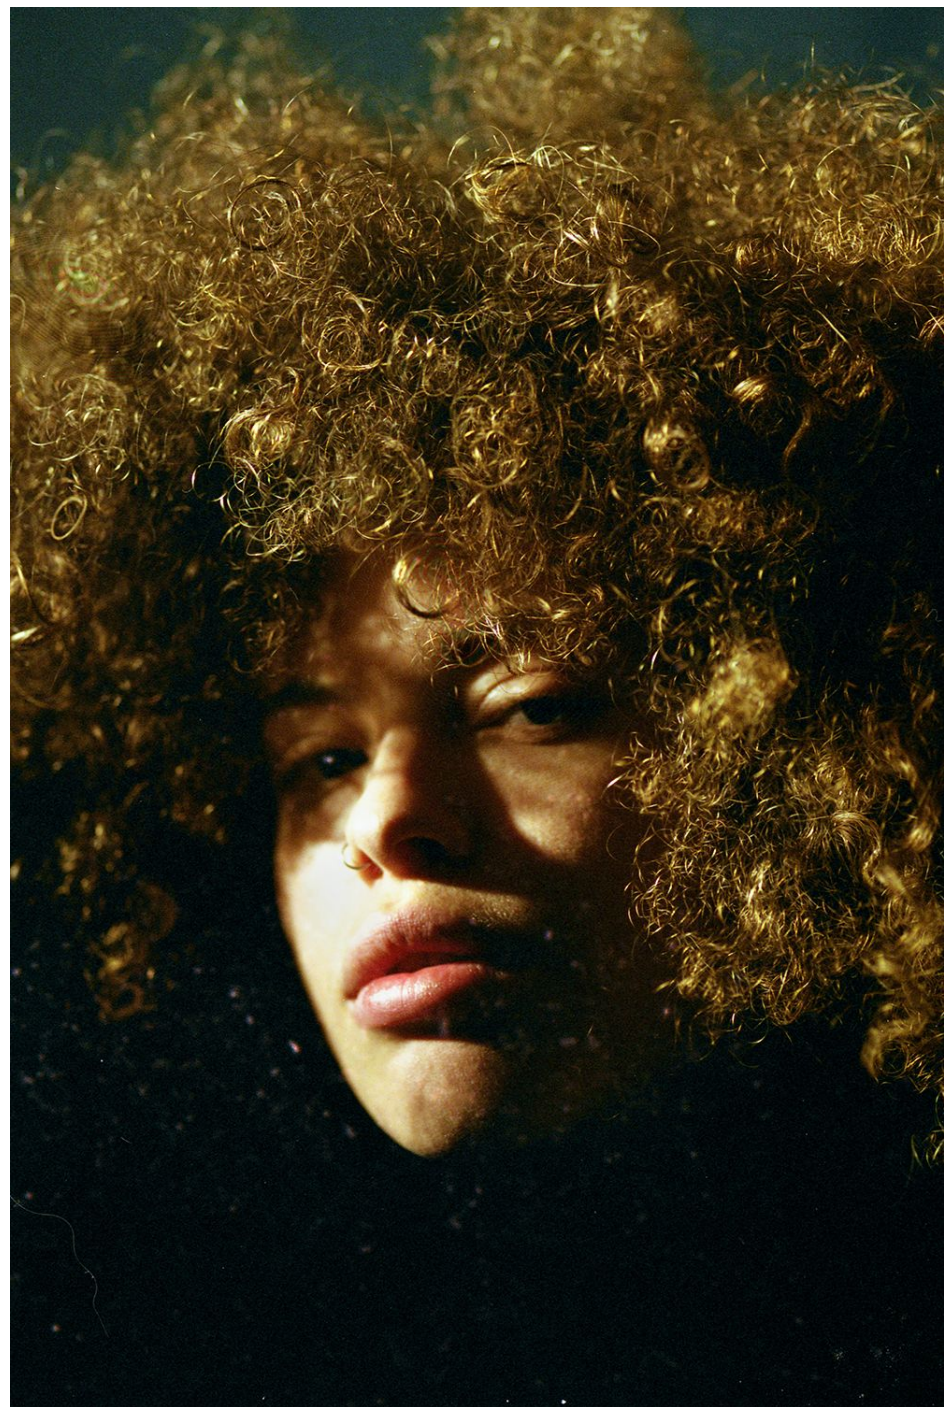

Elodie

159 cm

Tour de poitrine 84

Taille 61

Hanches 89

Veste 34

Pantalon 34

Pointure 36

Cheveux Châtains

Yeux Bleus

Wanted

*Wanted*

Elodie

*Wanted*

Elodie

*Wanted*

Elodie

*Wanted*

Elodie

*Wanted*

Elodie

*Wanted*

Elodie

*Wanted*