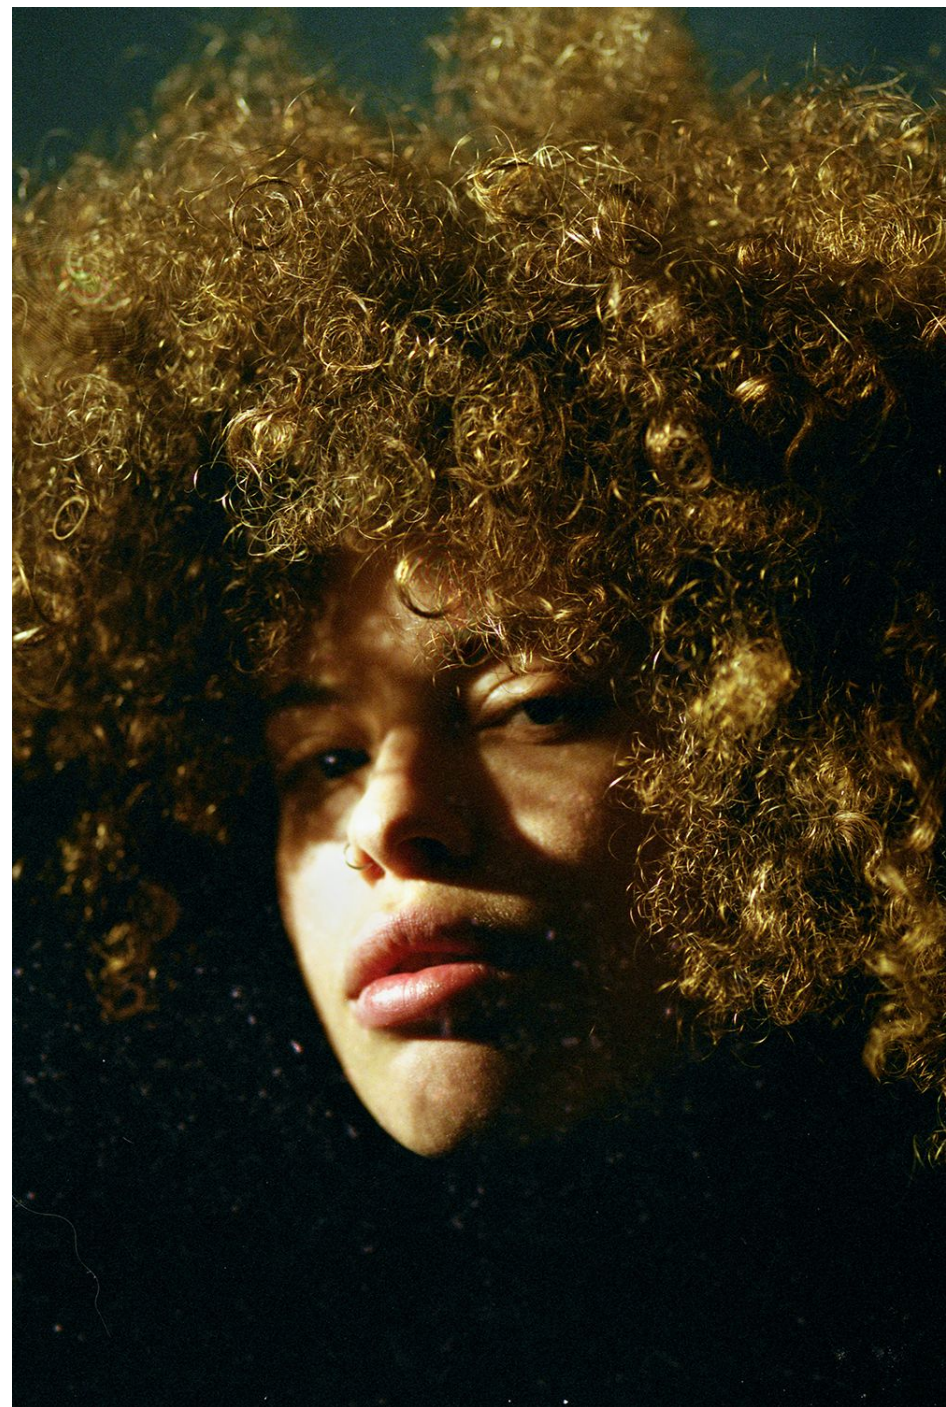

Elodie

159 cm

Tour de poitrine 84

Taille 61

Hanches 89

Veste 34

Pantalon 34

Pointure 36

Cheveux Châtains

Yeux Bleus

Wanted

*Wanted*

Elodie

*Wanted*

Elodie

*Wanted*

Elodie

*Wanted*

Elodie

*Wanted*

Elodie

*Wanted*

Elodie

*Wanted*