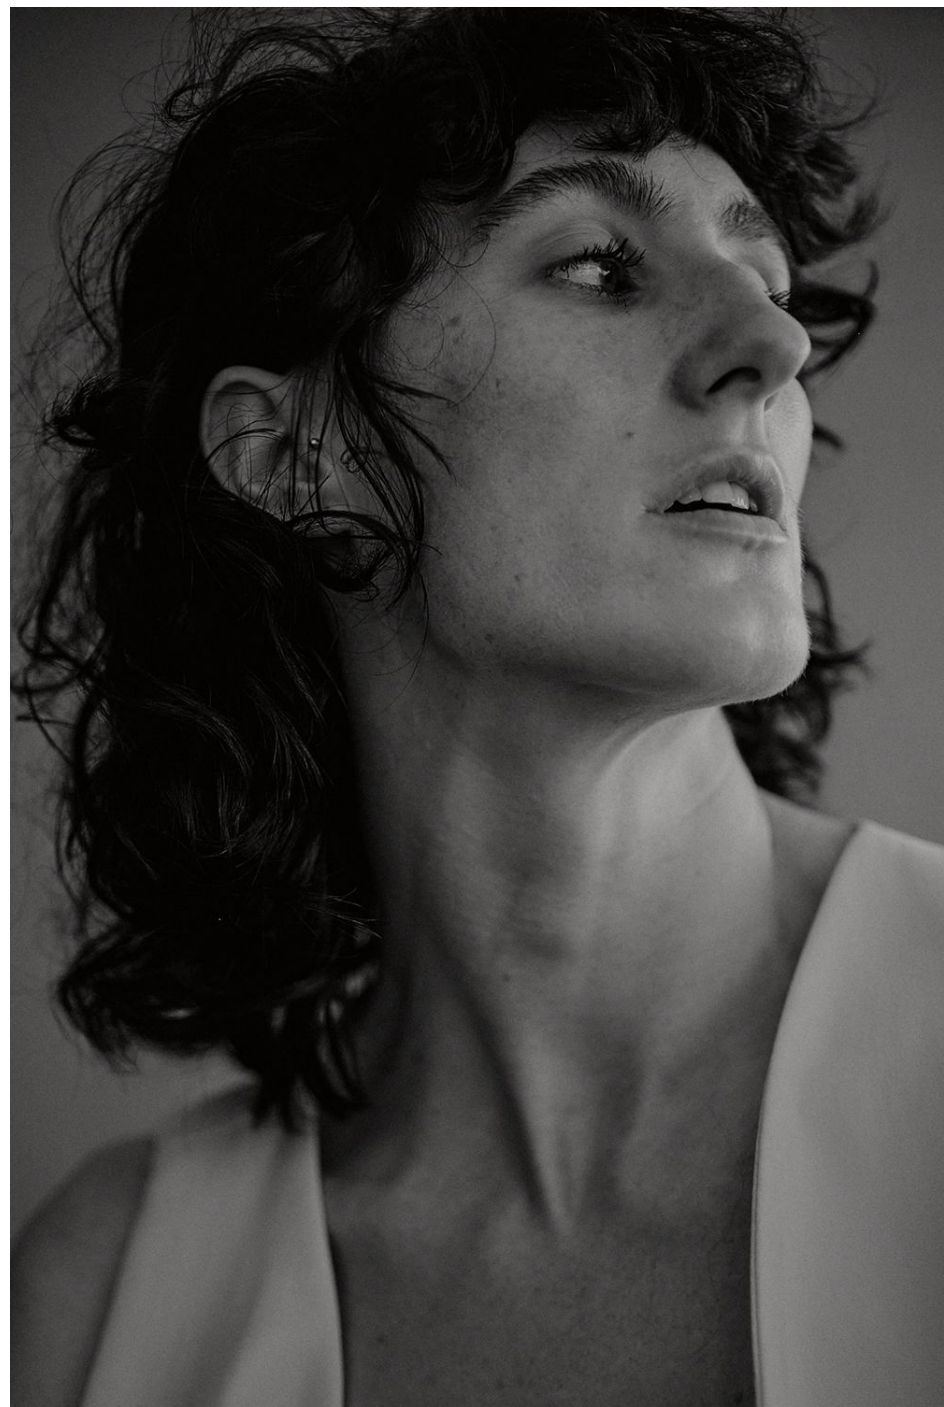

Ami Benton

Ami Benton