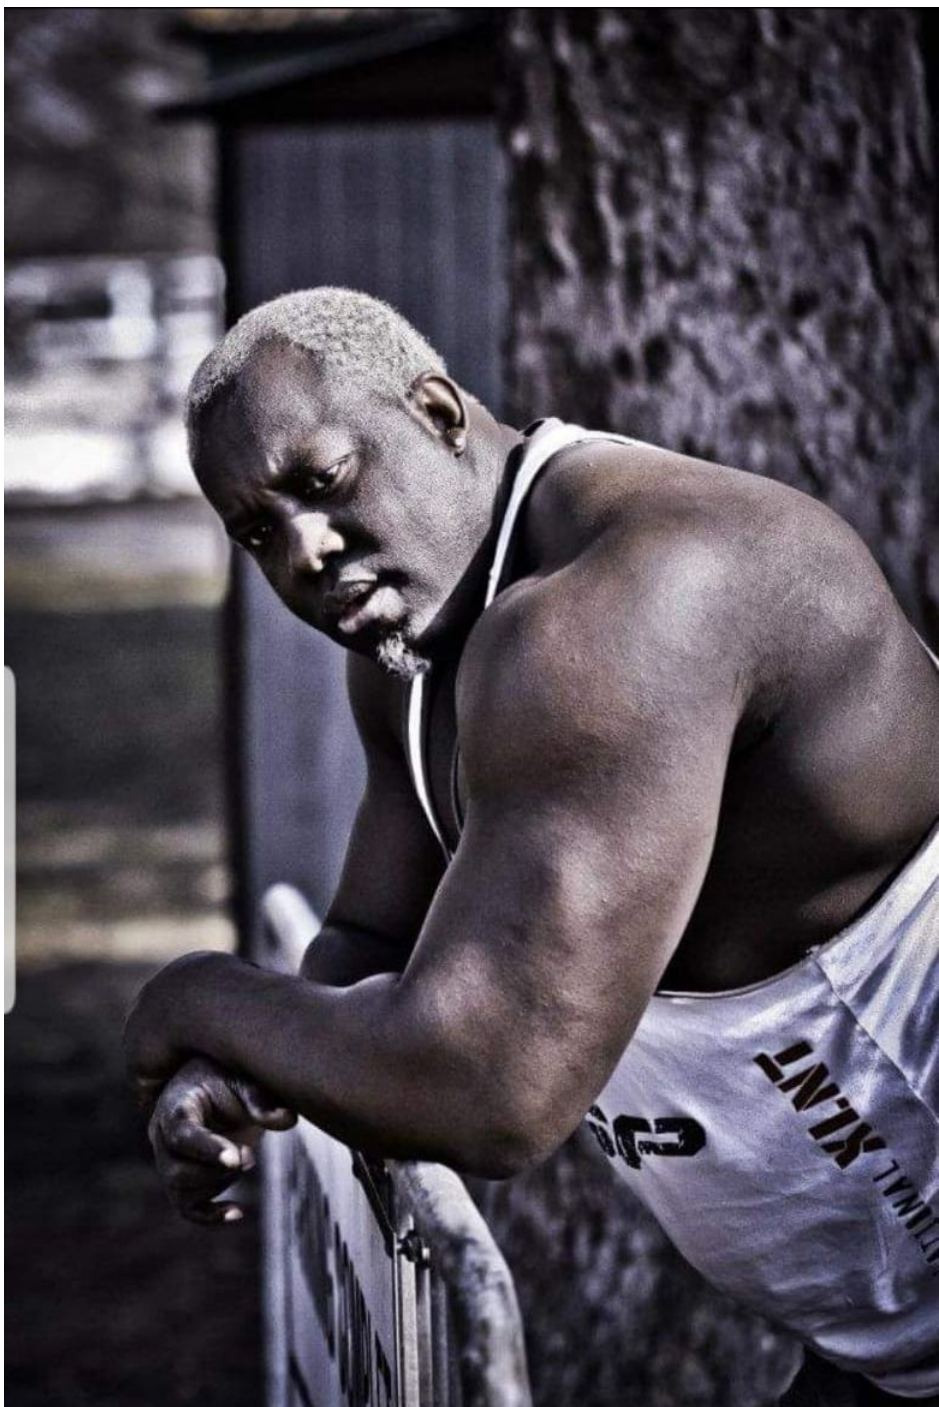

Big Boo

195 cm

Tour de poitrine 132

Taille 115

Hanches 125

Veste 60

Pantalon 60

Pointure 46

Cheveux Rasé

Yeux Noirs

Wanted

Wanted

Big Boo

Wanted

Big Boo

Wanted

Big Boo

Wanted

Big Boo

Wanted