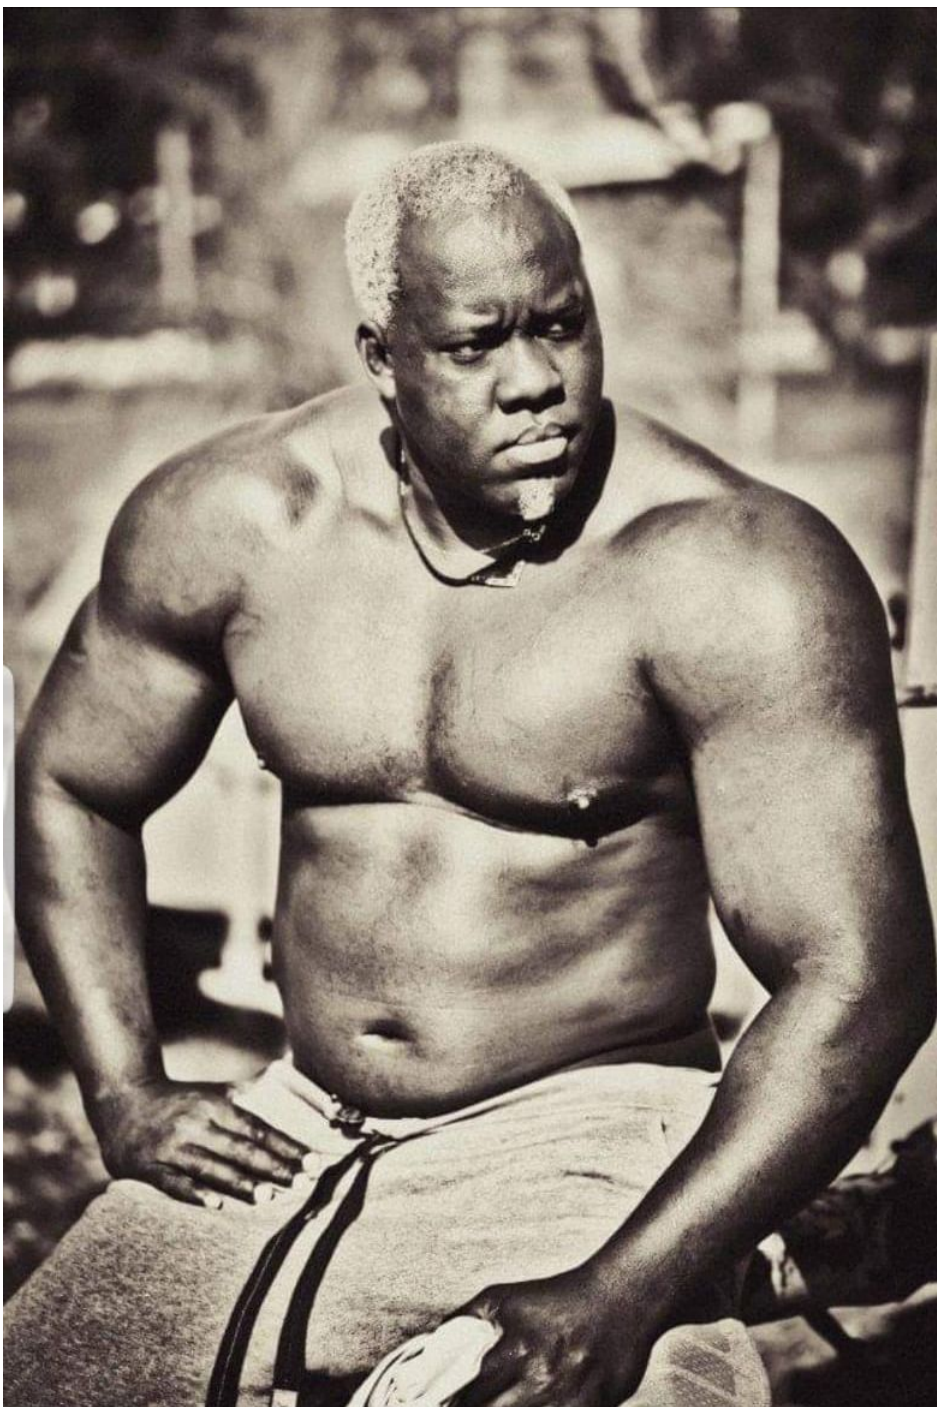

# Big Boo

195 cm

Tour de poitrine 132

Taille 115

Hanches 125

Veste 60

Pantalon 60

Pointure 46

# Wanted

*Wanted*

Big Boo

*Wanted*

Big Boo

*Wanted*

Big Boo

*Wanted*

Big Boo

*Wanted*