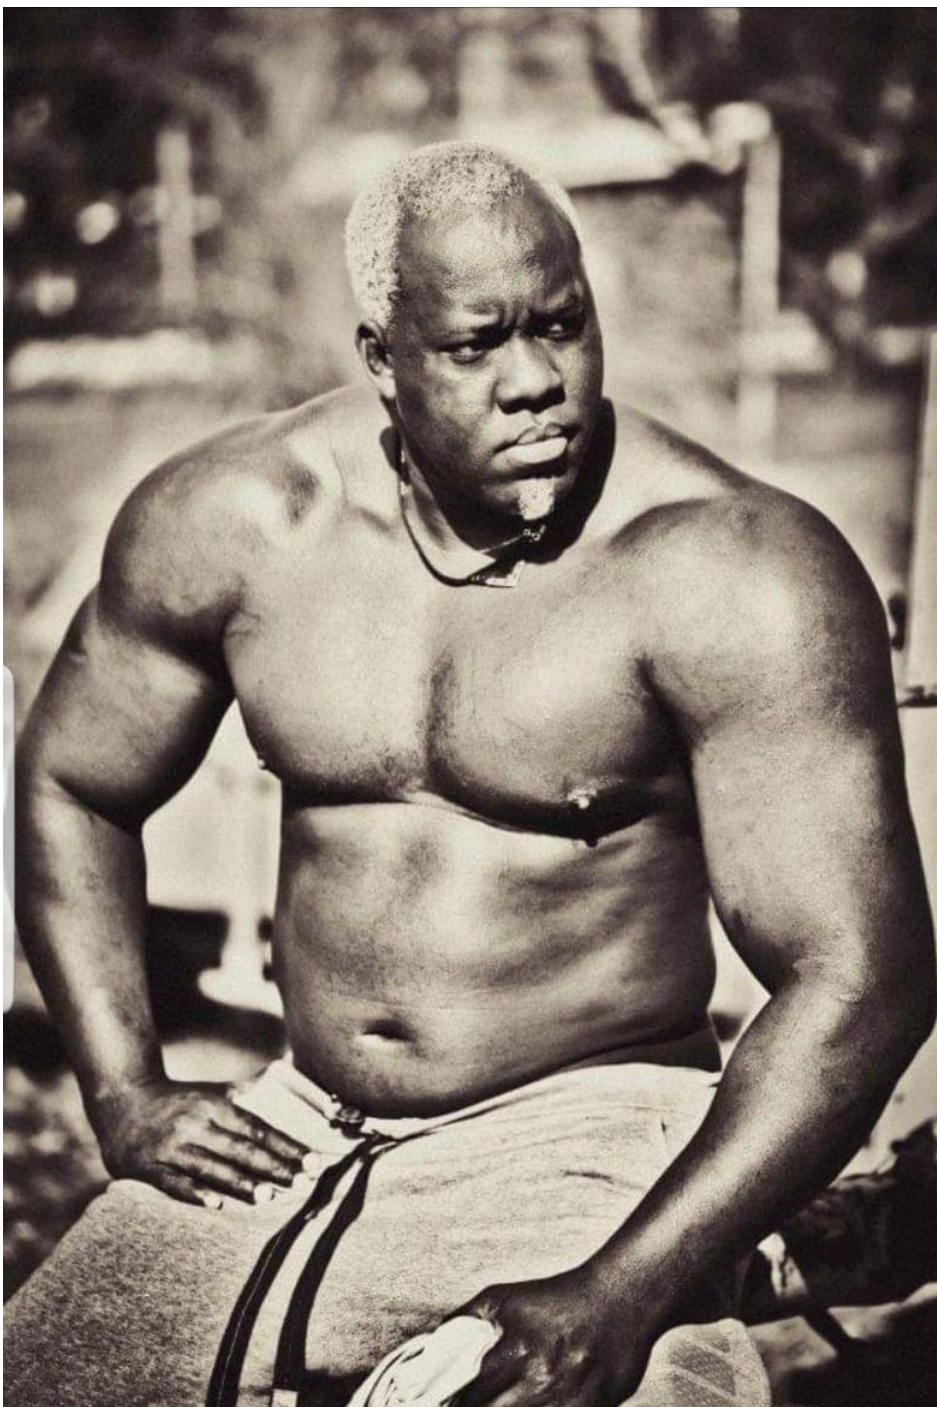

Big Boo

195 cm

Tour de poitrine 132

Taille 115

Hanches 125

Veste 60

Pantalon 60

Pointure 46

Cheveux Rasé

Yeux Noirs

Wanted

Wanted

Big Boo

Wanted

Big Boo

Wanted

Big Boo

Wanted

Big Boo

Wanted