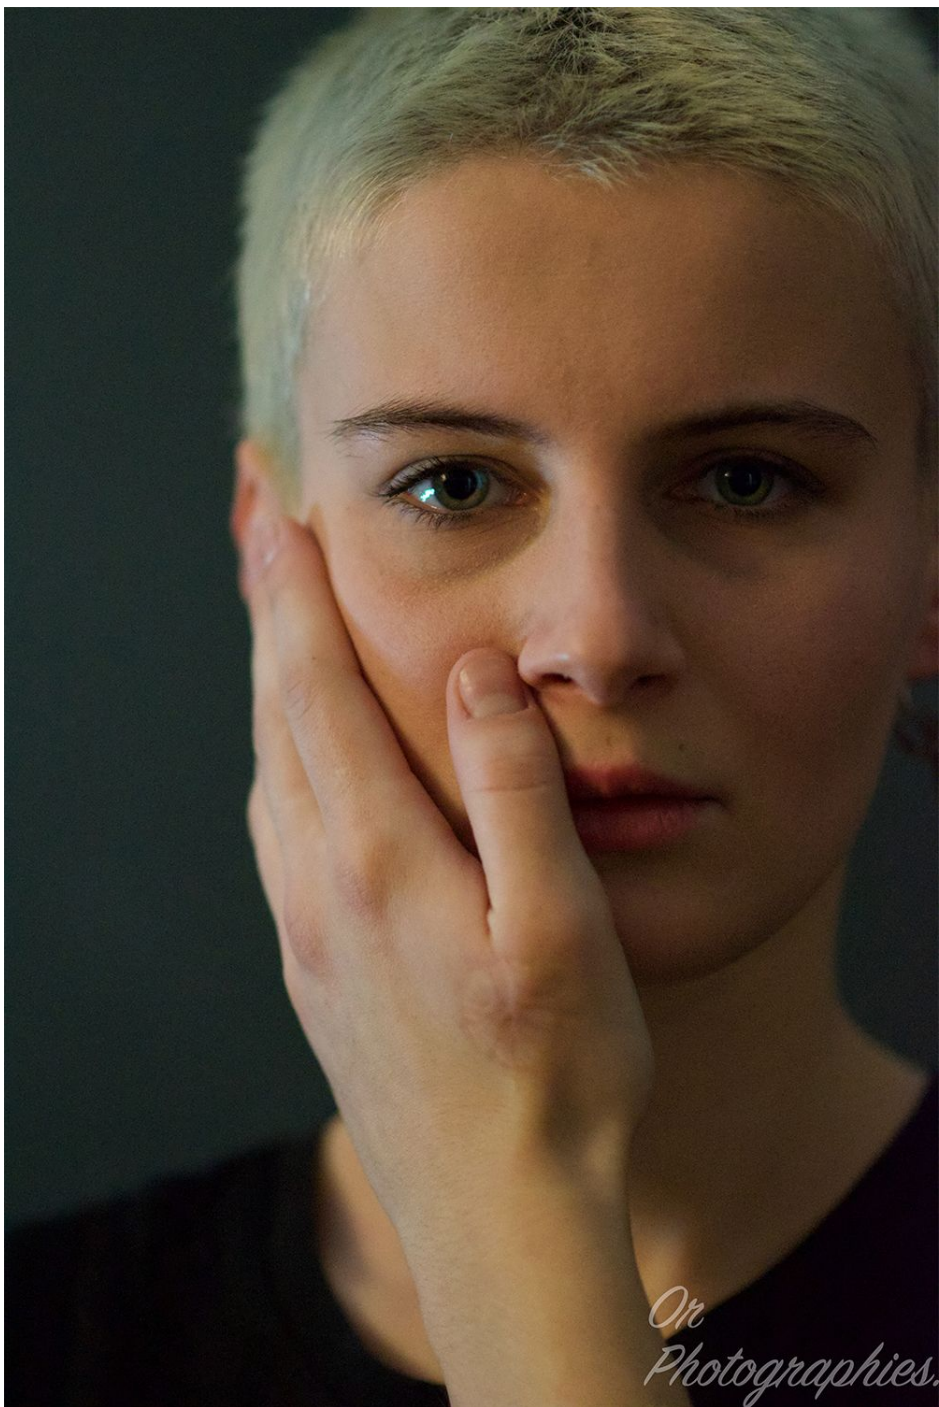

Luce

163 cm

Tour de poitrine 71

Taille 60

Hanches 93

Pantalon 38

Pointure 39

Cheveux Courts

Yeux Bleus

Wanted

*Wanted*

Luce

*On  
Photographies.*

*Wanted*

Luce

*Wanted*