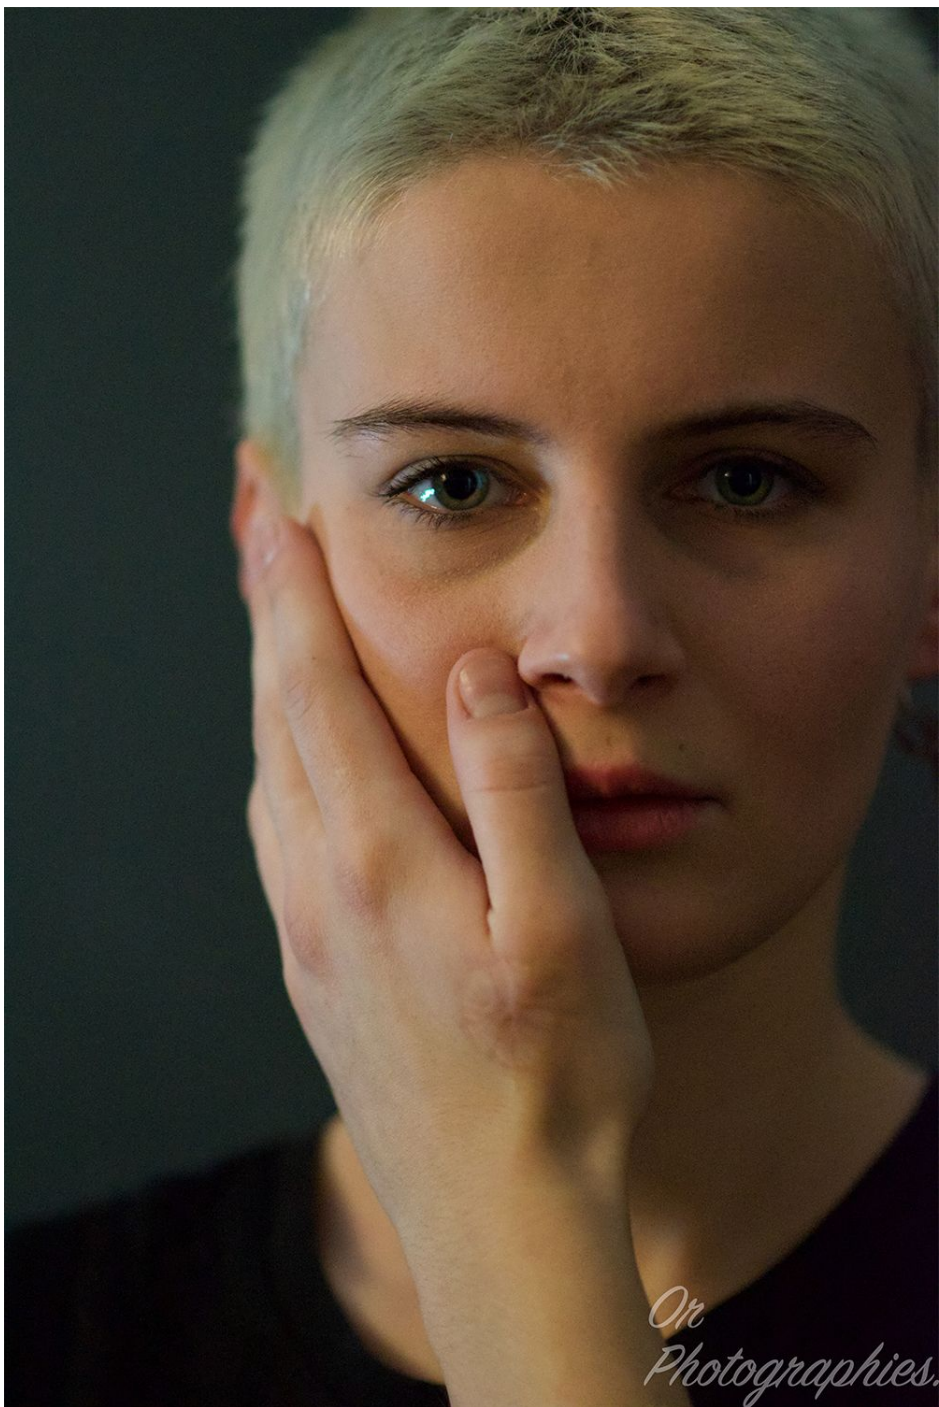

Luce

163 cm

Tour de poitrine 71

Taille 60

Hanches 93

Pantalon 38

Pointure 39

Cheveux Courts

Yeux Bleus

Wanted

*Wanted*

Luce

*Wanted*

Luce

*Wanted*

Luce