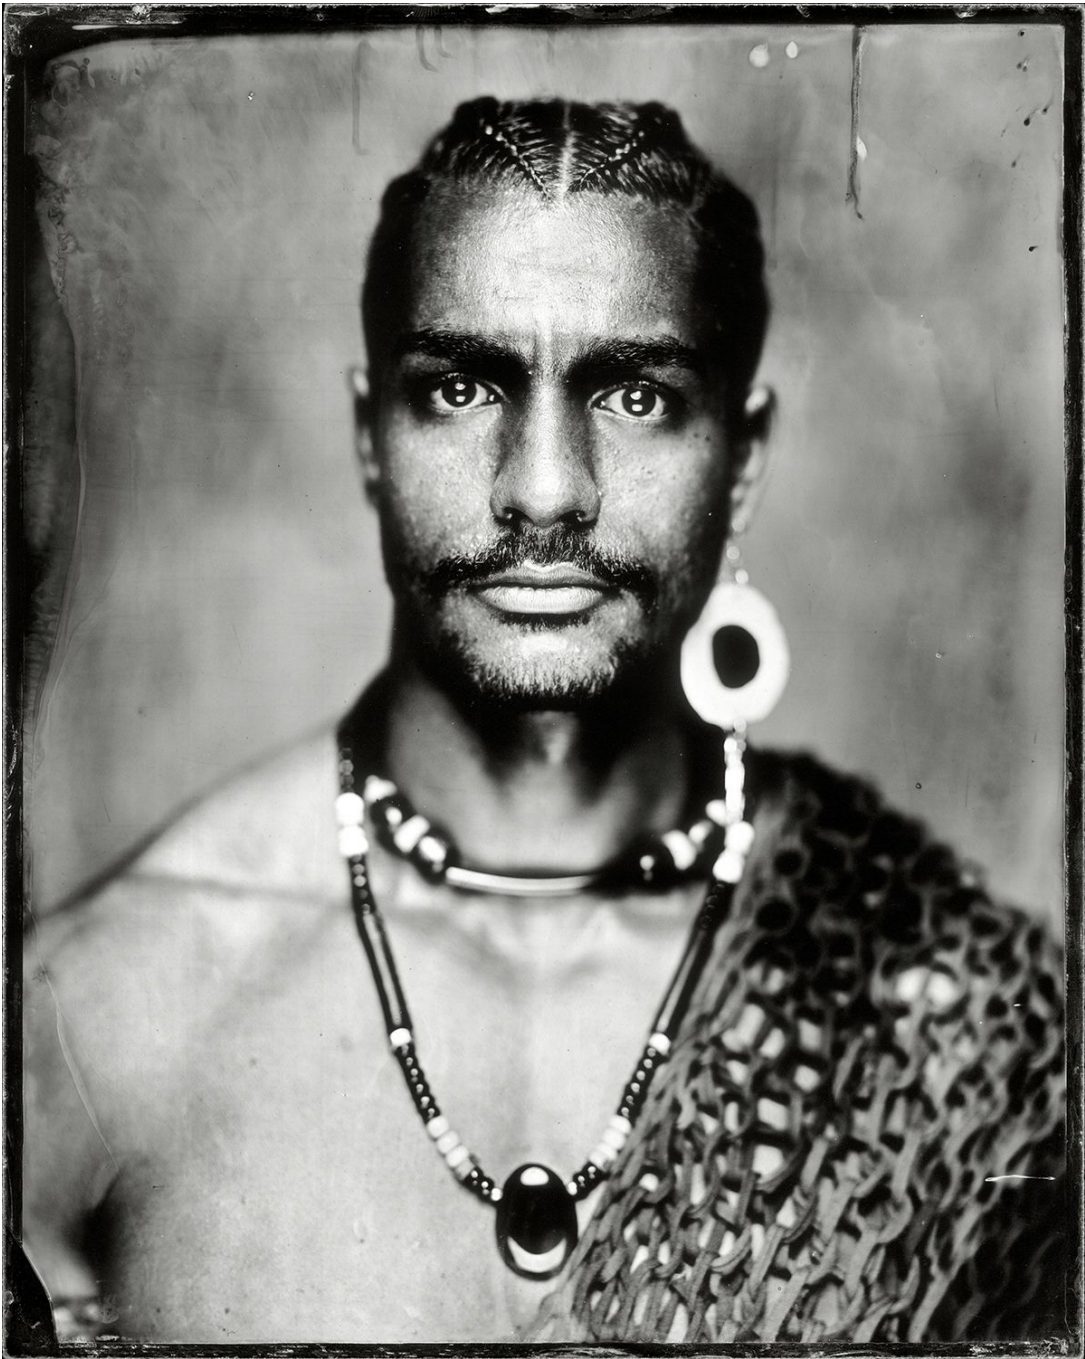

Driss Mlahfi

179 cm

Tour de poitrine 105

Taille 80

Hanches 90

Pointure 42

Cheveux Noirs

Yeux Noirs

Wanted

*Wanted*

Driss Mlahfi

*Wanted*

Driss Mlahfi

*Wanted*

Driss Mlahfi

*Wanted*

Driss Mlahfi

*Wanted*

Driss Mlahfi

*Wanted*

Driss Mlahfi

*Wanted*

Driss Mlahfi

*Wanted*