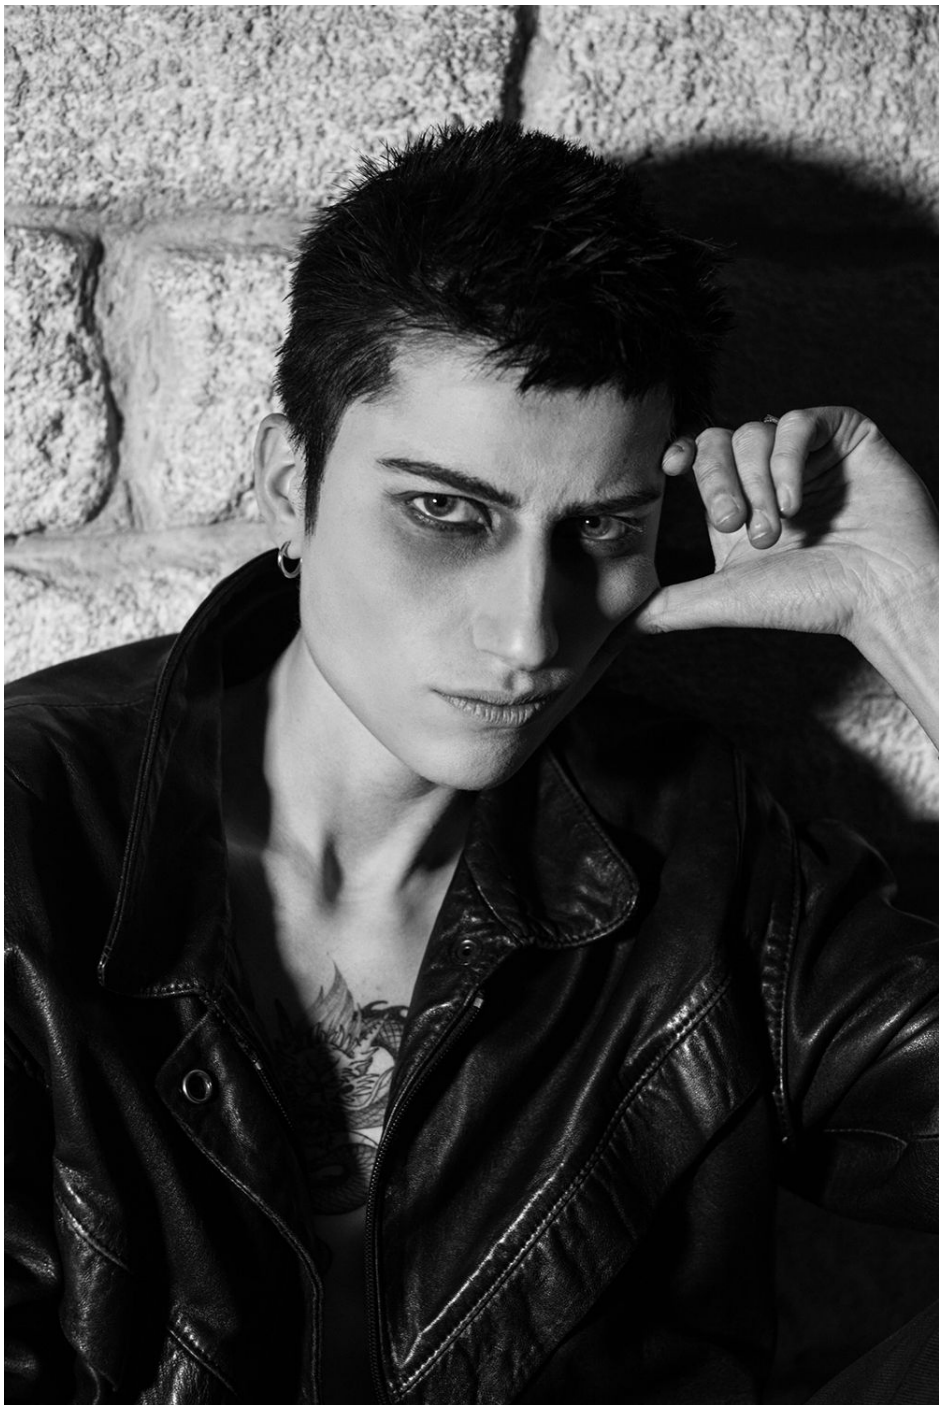

Swan

174 cm

Tour de poitrine 84

Taille 70

Hanches 92

Pointure 41

Cheveux Rose

Yeux Bleus

Wanted

*Wanted*

Swan

*Wanted*

Swan

*Wanted*

Swan

*Wanted*