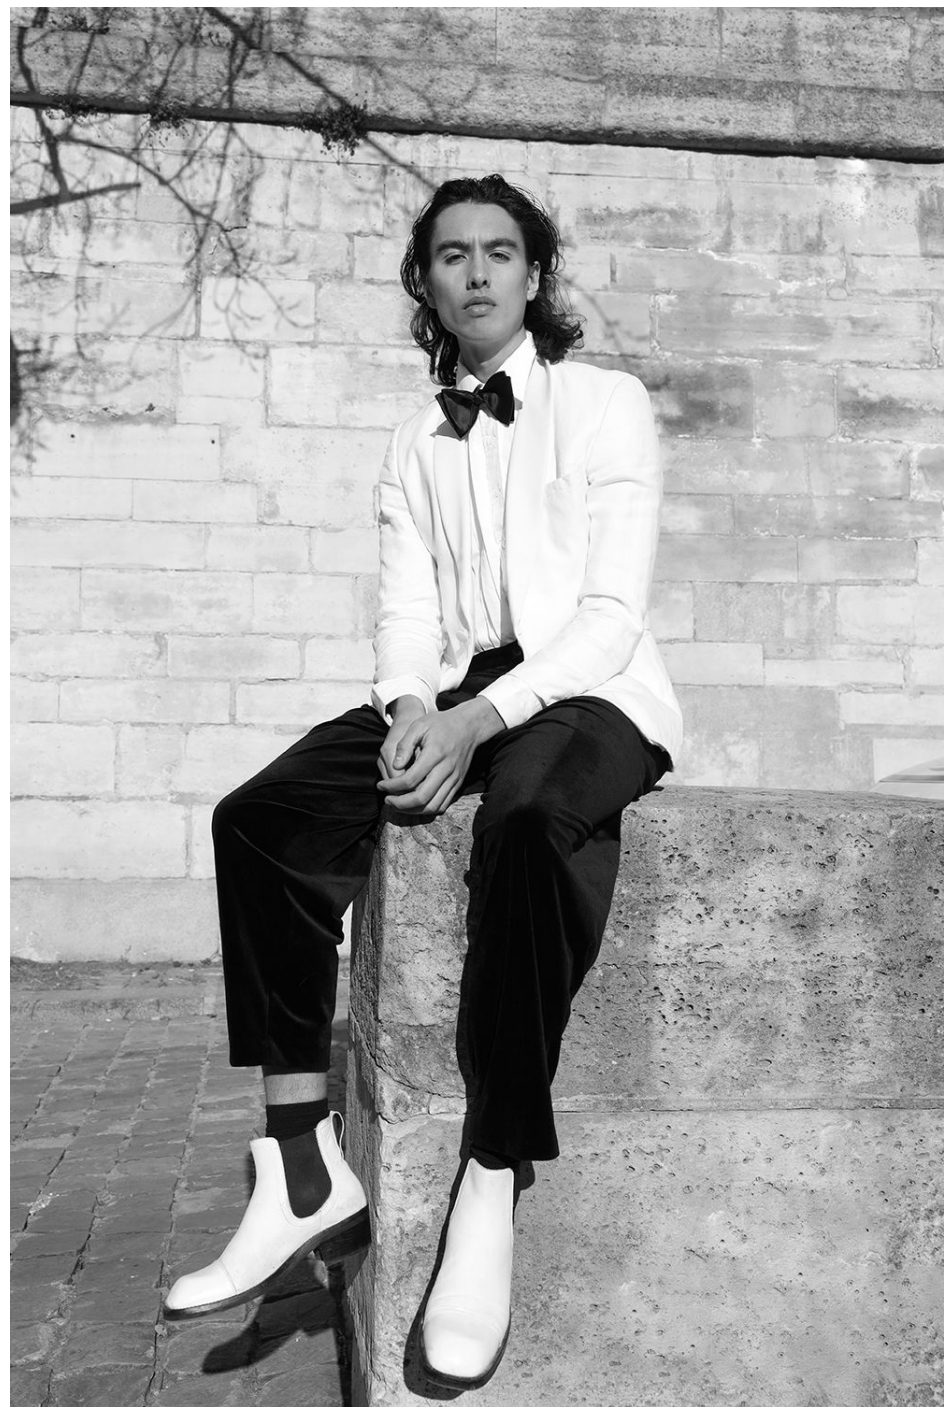

Tommy Ros

191 cm

Tour de poitrine 95

Taille 75

Hanches 95

Veste 48

Pantalon 38

Pointure 45

Cheveux Châtains

Yeux Marrons

Wanted

*Wanted*

Tommy Ros

*Wanted*

Tommy Ros

*Wanted*

Tommy Ros

jacket: 5 PREVIEW  
vintage by: YOHJI YAMAMOTO  
vintage scarf: JUNKMAN'S DAUGHTER  
SPRING 2022

*Wanted*

Tommy Ros

*Wanted*

Tommy Ros

*Wanted*

Tommy Ros