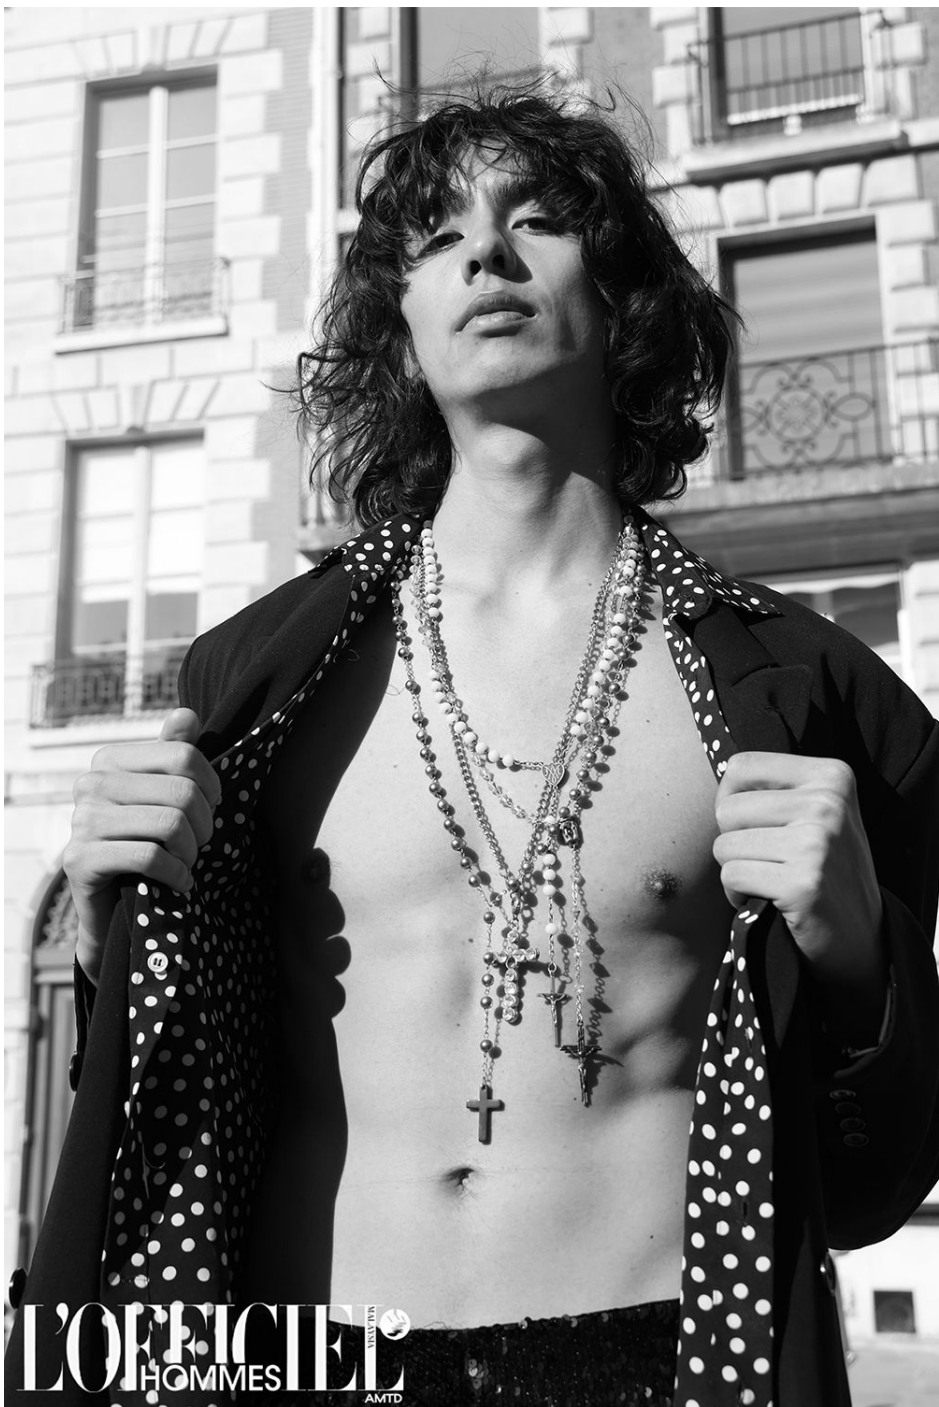

Tommy Ros

191 cm

Tour de poitrine 95

Taille 75

Hanches 95

Veste 48

Pantalon 38

Pointure 45

Cheveux Châtains

Yeux Marrons

Wanted

*Wanted*

Tommy Ros

*Wanted*

Tommy Ros

*Wanted*

Tommy Ros

jacket: 5 PREVIEW  
vintage by: YOHJI YAMAMOTO  
vintage scarf: JUNKMAN'S DAUGHTER  
SPRING 2022

*Wanted*

Tommy Ros

*Wanted*

Tommy Ros

*Wanted*

Tommy Ros