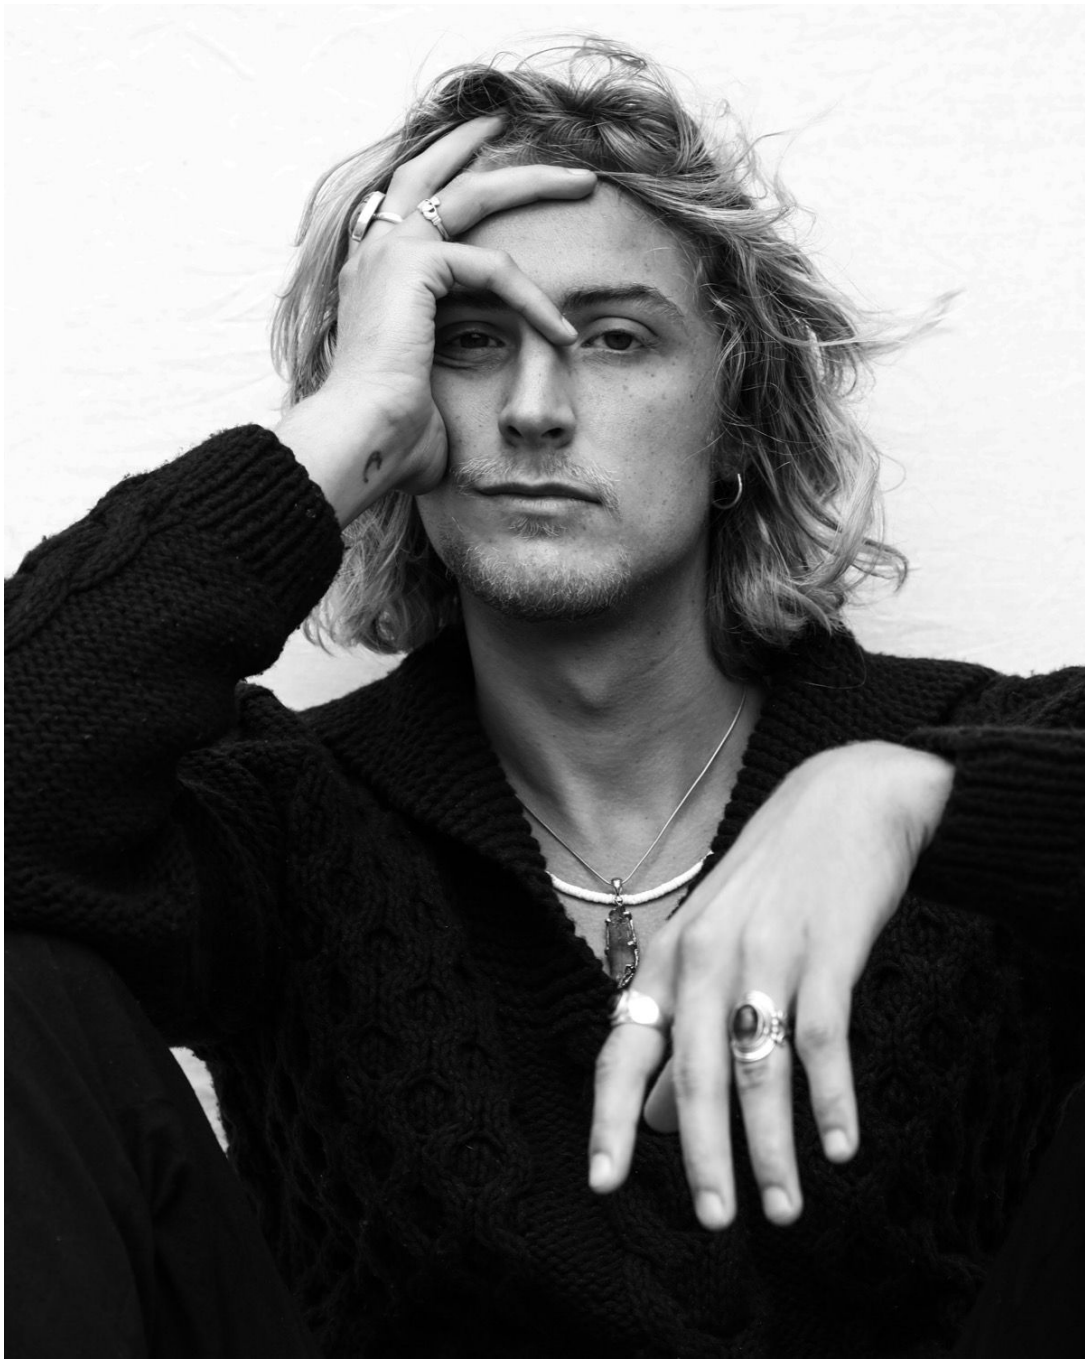

Douglas Joyman

187 cm

Tour de poitrine 95

Taille 78

Hanches 98

Pointure 44

Cheveux Blonds

Yeux Verts

Wanted

*Wanted*

Douglas Joyman

*Wanted*

Douglas Joyman

*Wanted*

Douglas Joyman

*Wanted*