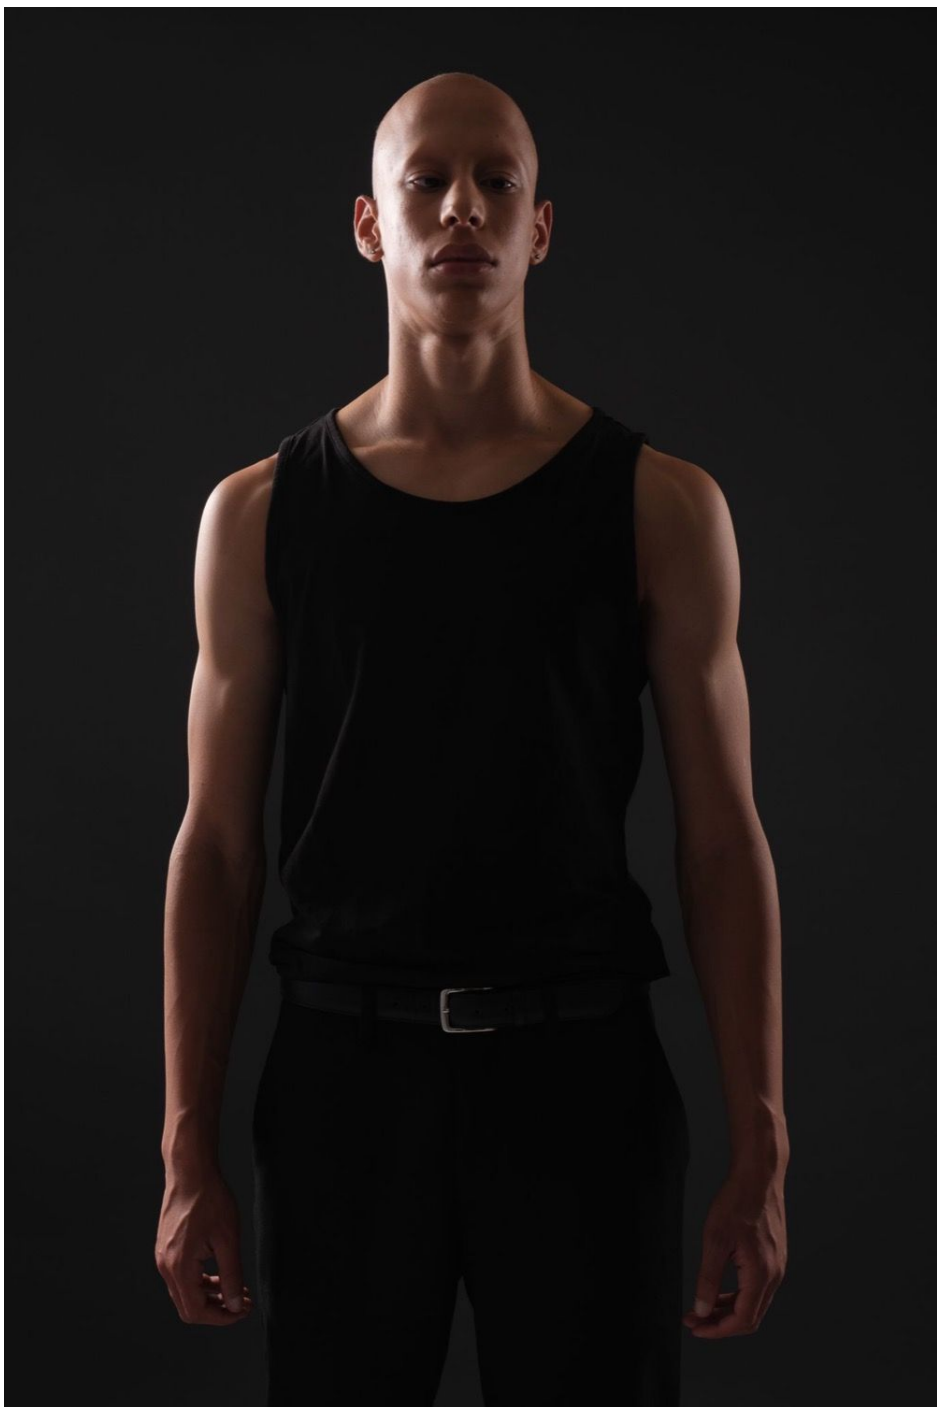

Noé Mohamed Sba

180 cm

Pointure 44

Cheveux Chauve

Yeux Marrons

Wanted

Wanted

Noé Mohamed Sba

Wanted

Noé Mohamed Sba

Wanted

Noé Mohamed Sba

Wanted

Noé Mohamed Sba

Wanted

Noé Mohamed Sba