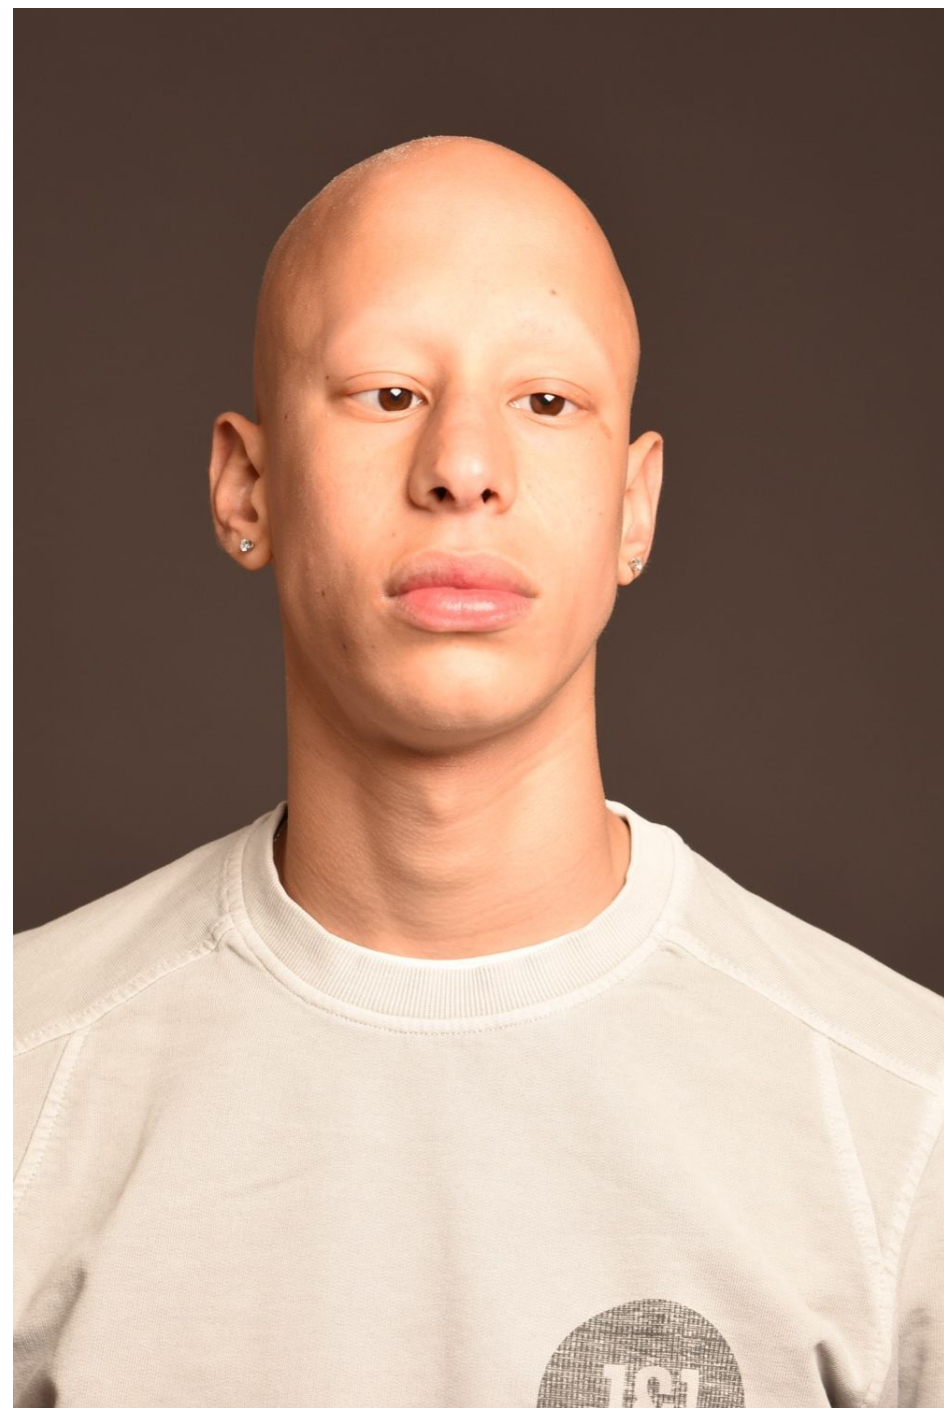

Noé Mohamed Sba