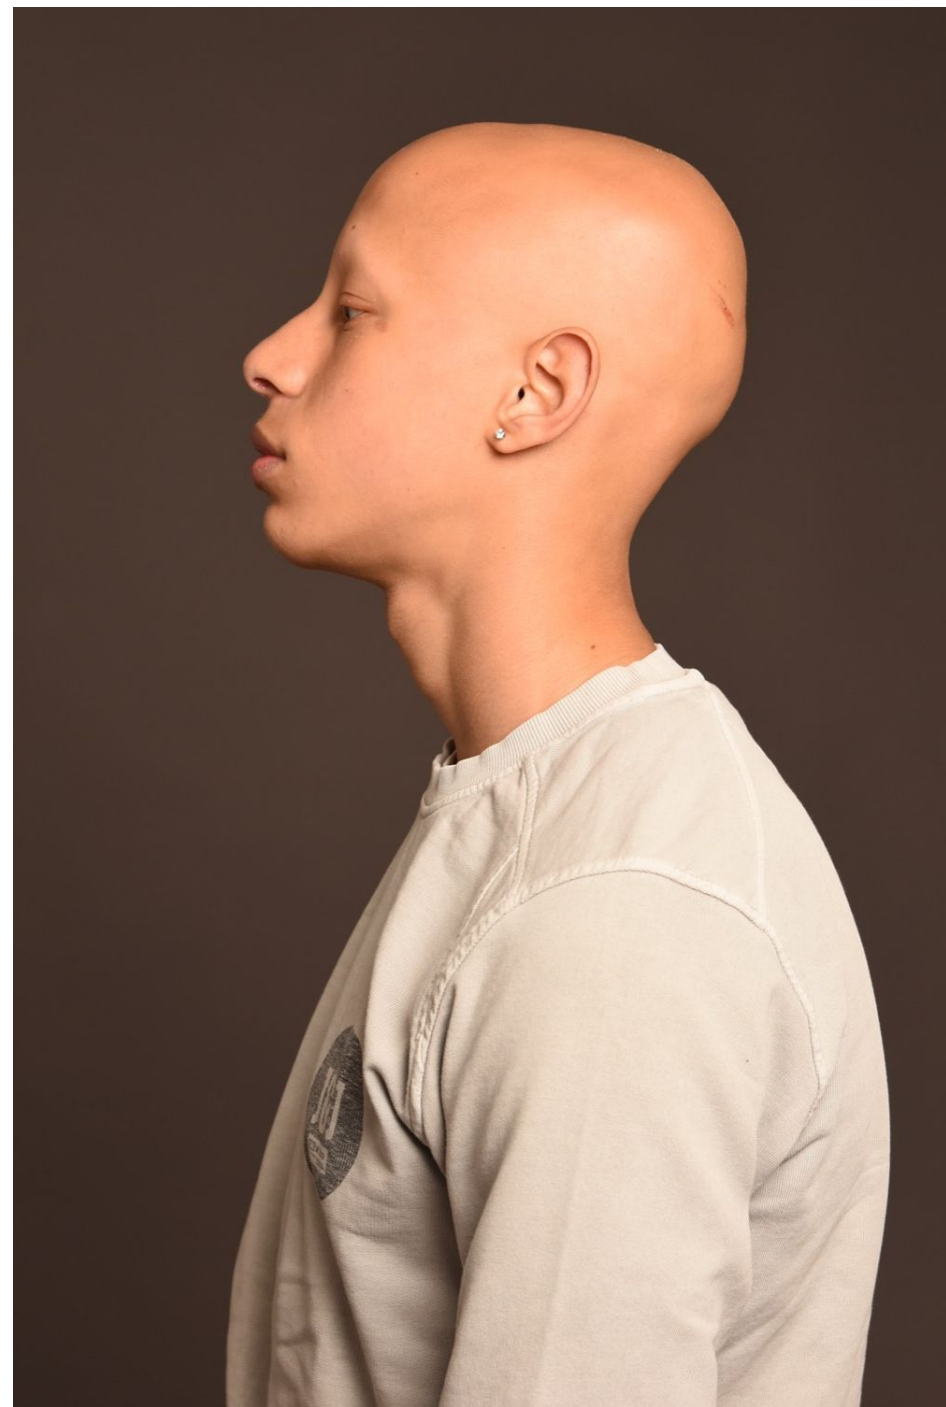

Noé Mohamed Sba