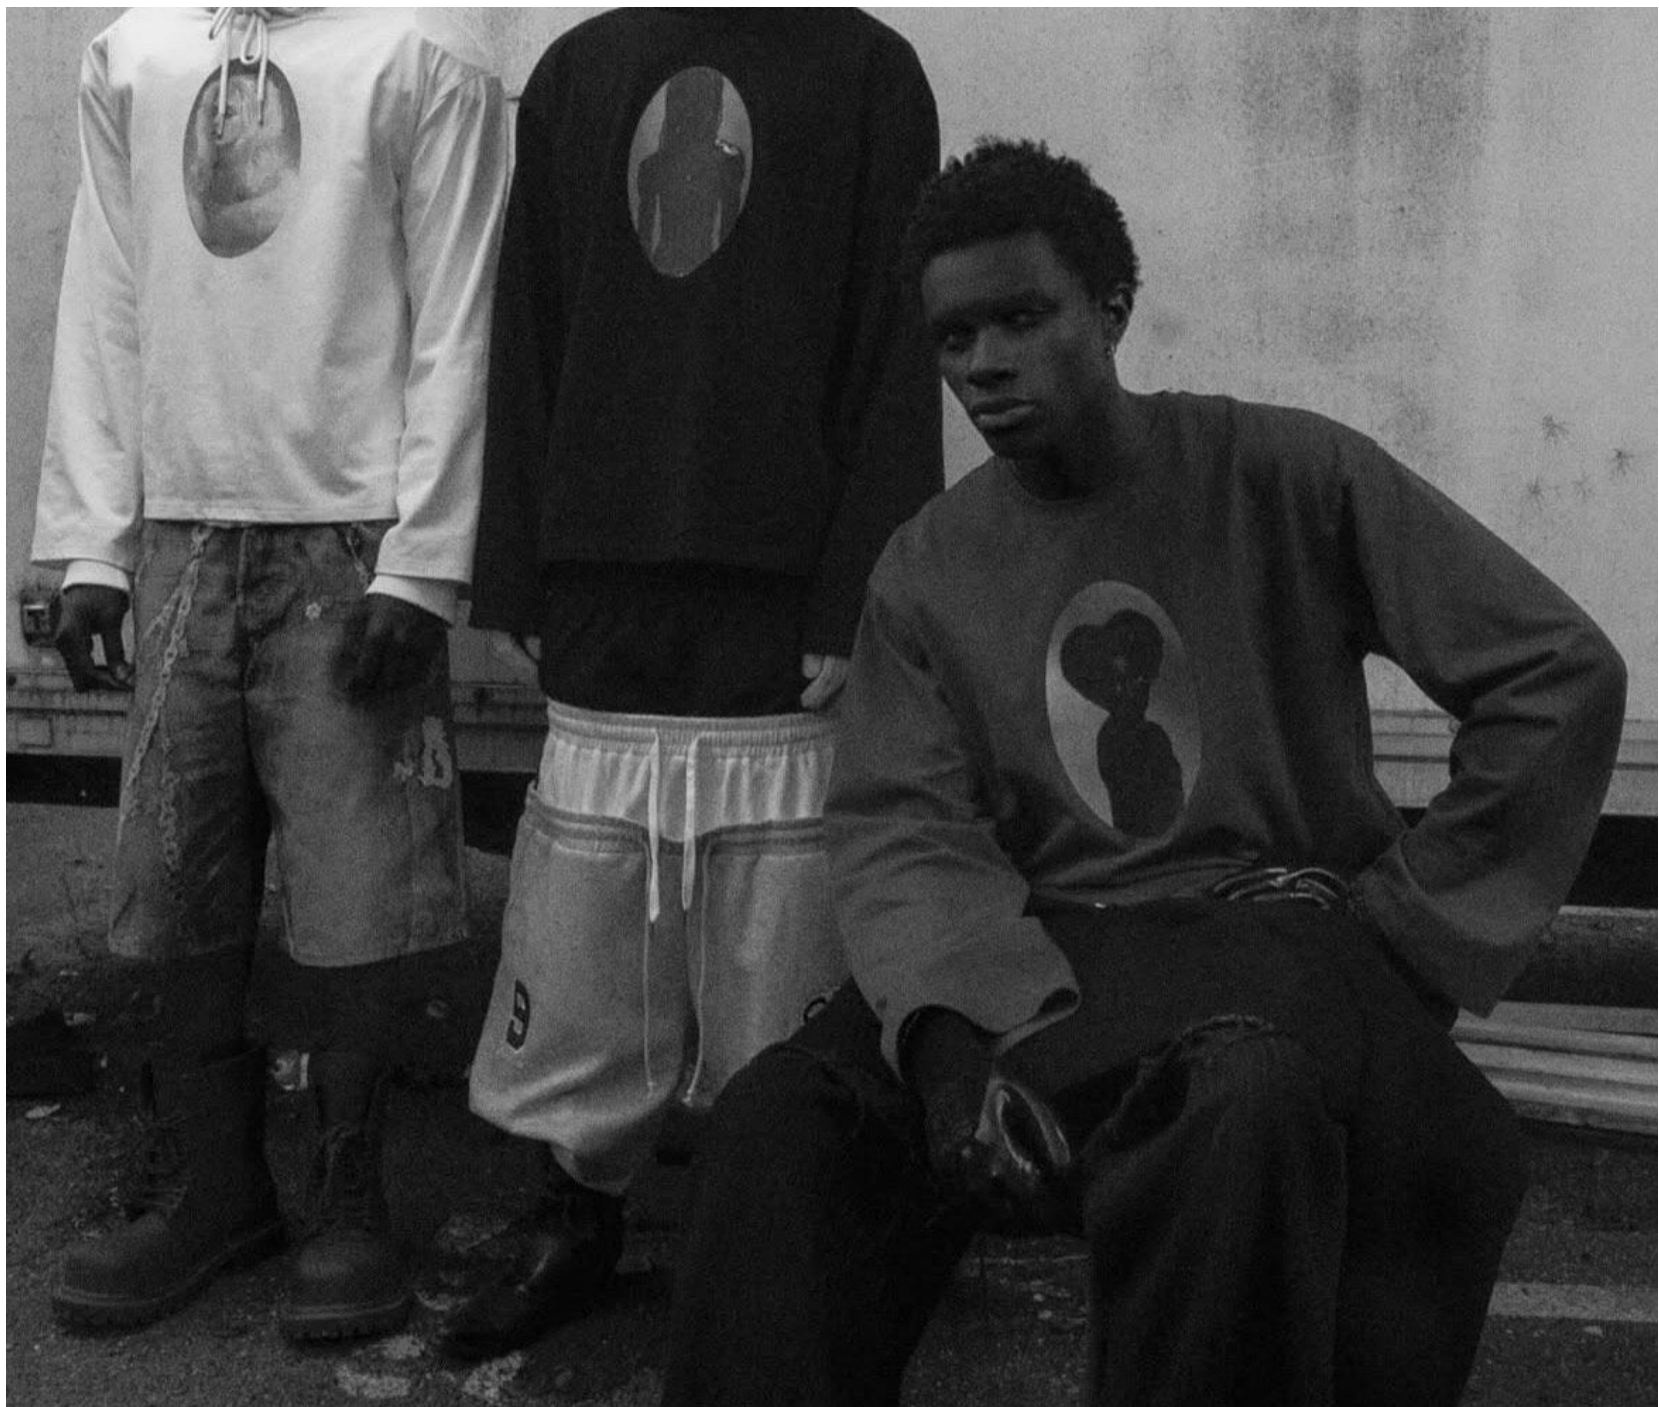

Wanted

Emmanuel Yele