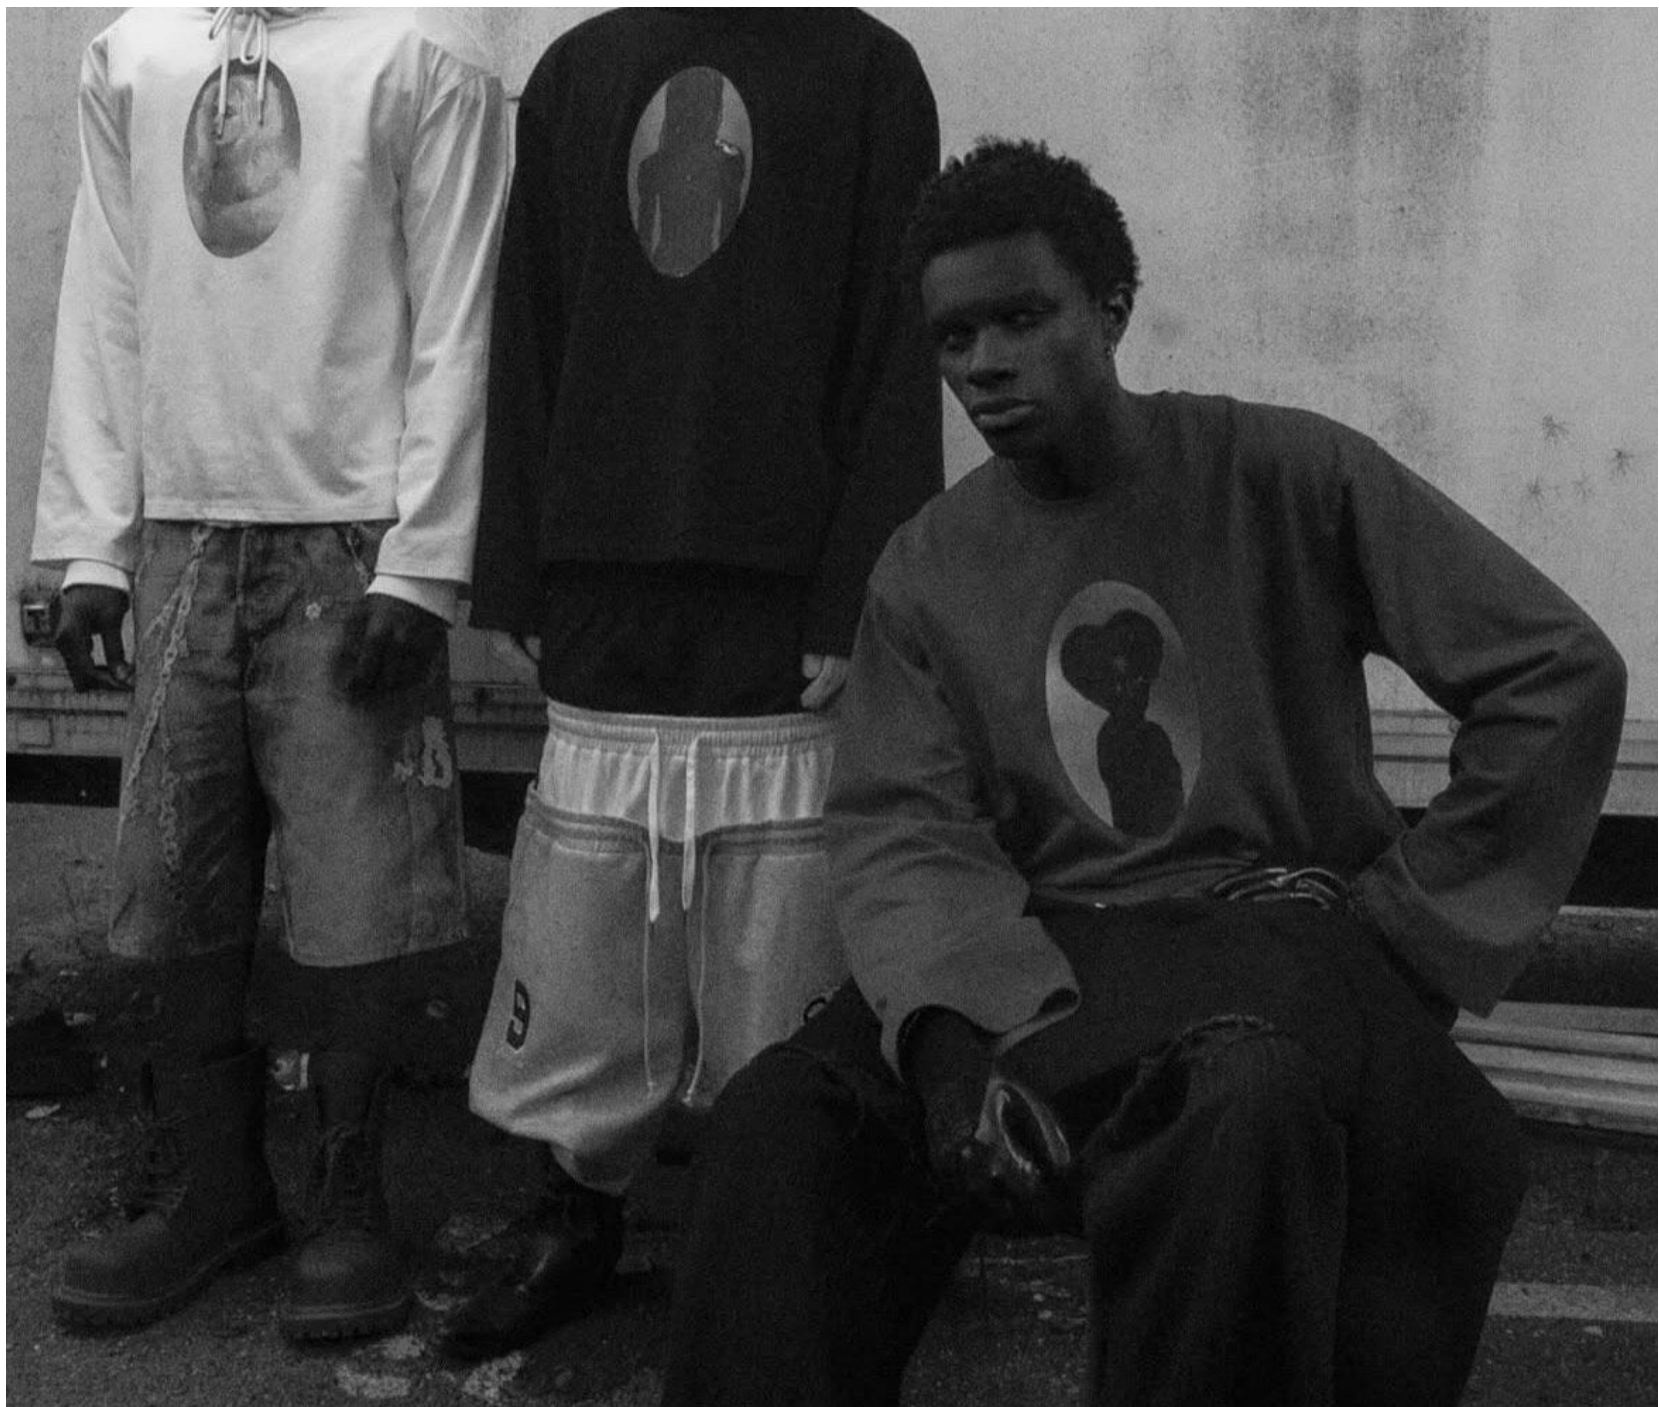

Emmanuel Yele

187 cm

Tour de poitrine 84

Taille 71

Hanches 87

Pointure 45

Cheveux Bruns

Yeux Marrons

**Wanted**

*Wanted*

Emmanuel Yele

*Wanted*

Emmanuel Yele

*Wanted*

Emmanuel Yele

*Wanted*